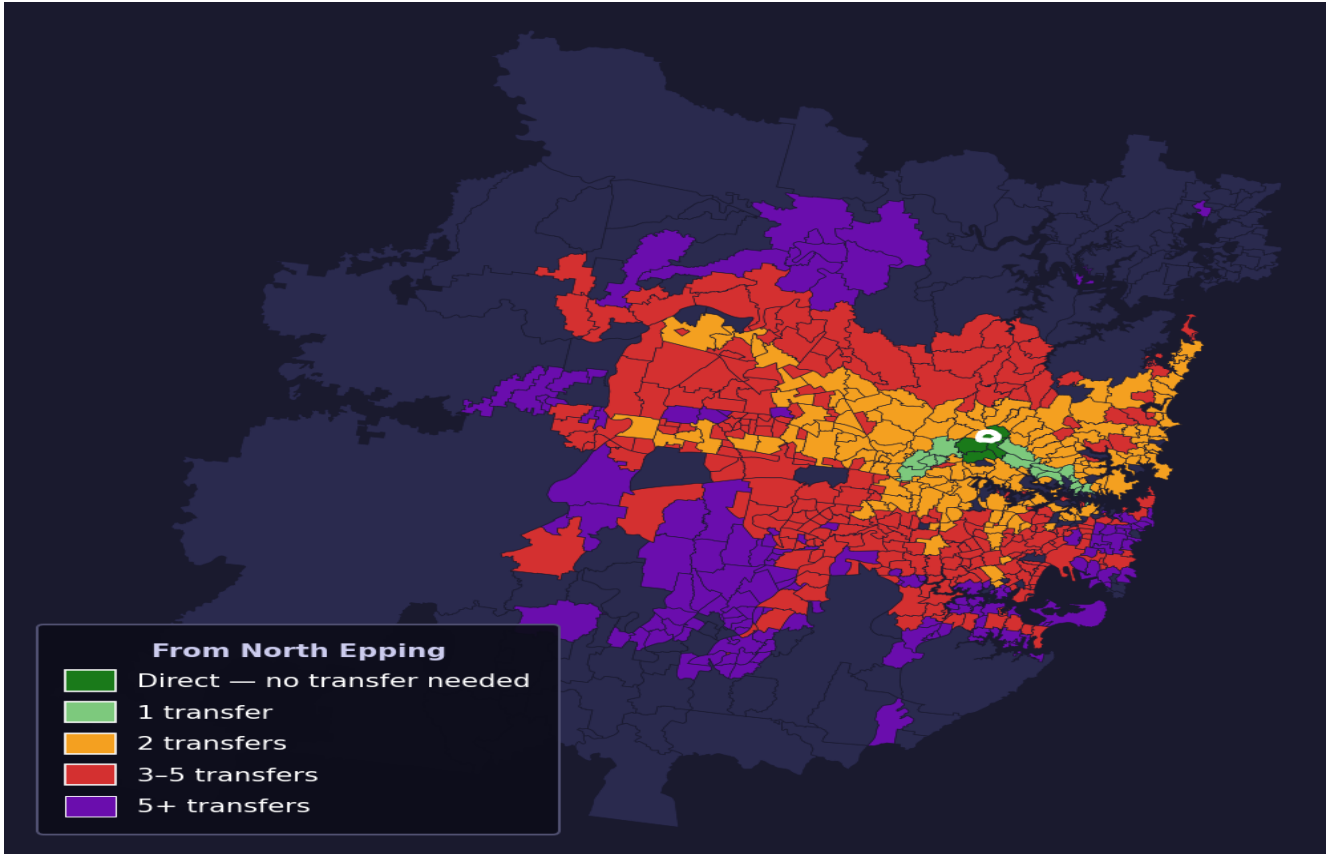

# North Epping

Rank #346 of 781 suburbs

<b>Composite</b> <b>64</b> <sub>/100</sub>	<b>Journey Quality</b> <b>71</b> <sub>/100</sub>	<b>Cost Efficiency</b> <b>82</b> <sub>/100</sub>	<b>Connectivity</b> <b>40</b> <sub>/100</sub>
---	---	---	--

Direct (0 transfers)	4 of 781
1 transfer	17 of 781
2 transfers	176 of 781
3-5 transfers	281 of 781
5+ transfers	302 of 781

Destination	Time	Single Trip	Weekly
Sydney CBD	59 min	\$4.07	\$40.70/wk
Parramatta	68 min	\$4.34	\$43.40/wk
Sydney Airport	133 min	\$4.69	
Macquarie Park	49 min	\$3.45	\$34.50/wk
Olympic Park	98 min	\$5.48	\$50.00/wk