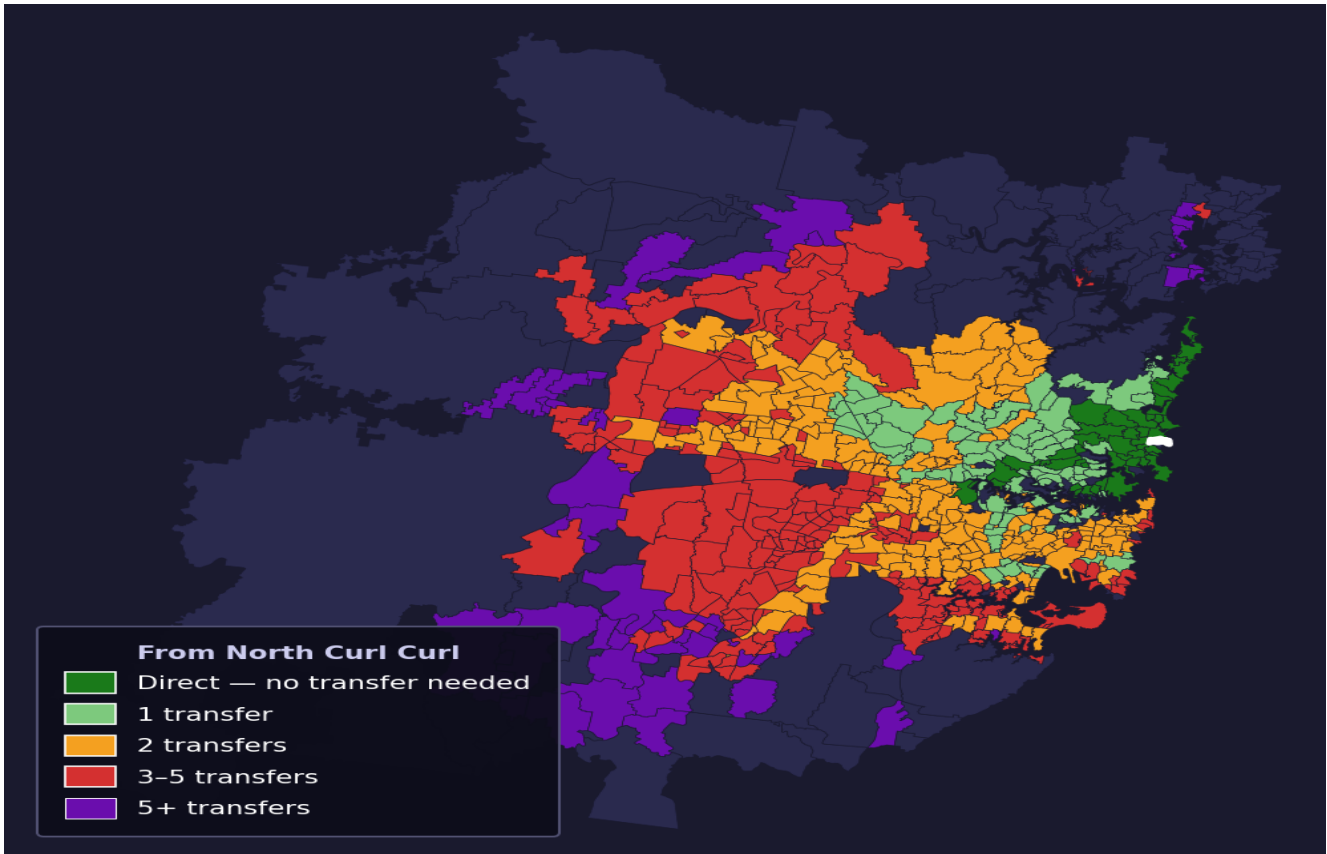

# North Curl Curl

Rank #351 of 781 suburbs

<b>Composite</b> <b>64</b> <sub>/100</sub>	<b>Journey Quality</b> <b>54</b> <sub>/100</sub>	<b>Cost Efficiency</b> <b>87</b> <sub>/100</sub>	<b>Connectivity</b> <b>60</b> <sub>/100</sub>
---	---	---	--

<b>Direct (0 transfers)</b>	<b>53 of 781</b>
<b>1 transfer</b>	<b>109 of 781</b>
<b>2 transfers</b>	<b>219 of 781</b>
<b>3-5 transfers</b>	<b>215 of 781</b>
<b>5+ transfers</b>	<b>184 of 781</b>

Destination	Time	Single Trip	Weekly
Sydney CBD	90 min	\$6.06	\$50.00/wk
Parramatta	188 min	\$9.54	\$50.00/wk
Sydney Airport	176 min	\$7.64	
Macquarie Park	136 min	\$7.47	\$50.00/wk
Olympic Park	161 min	\$12.68	\$50.00/wk