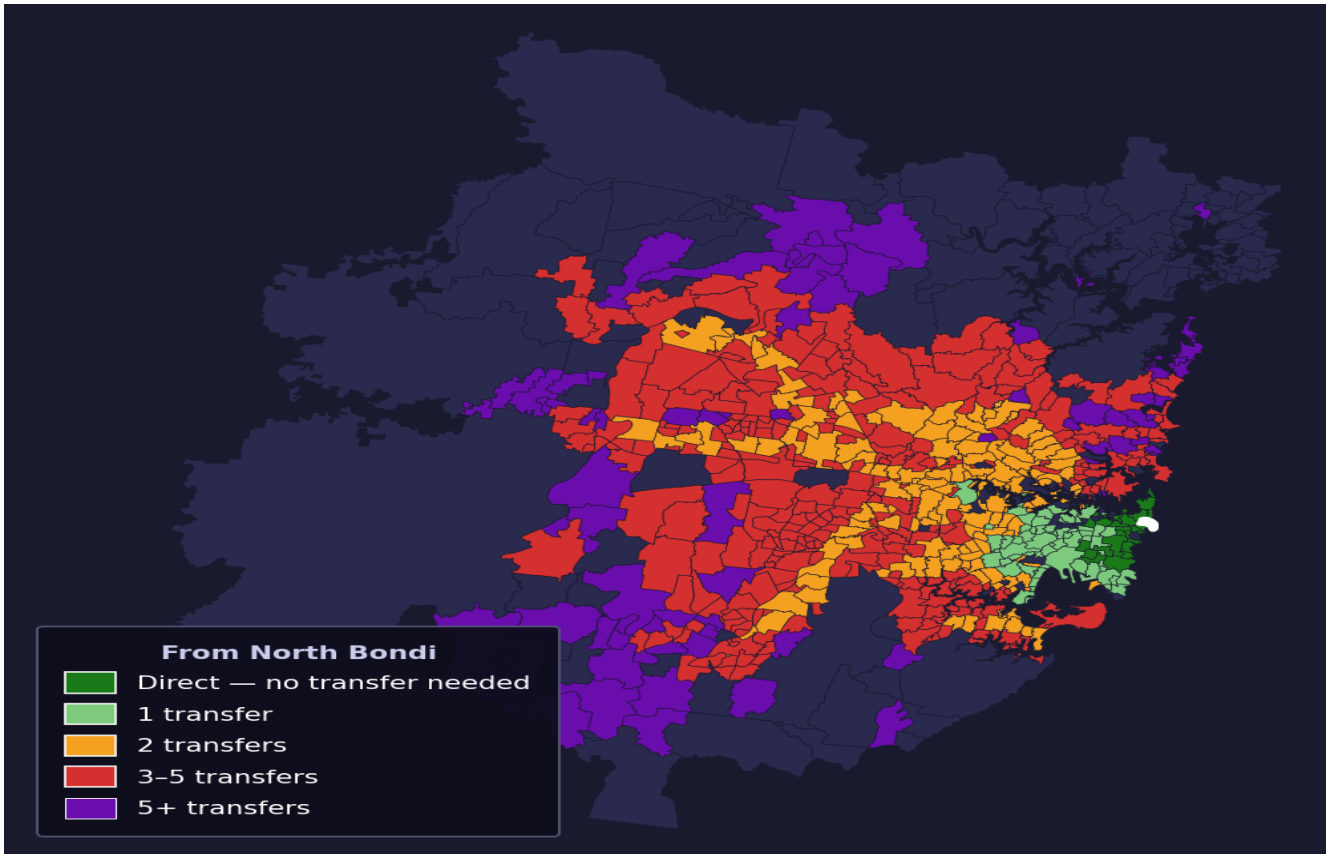

North Bondi

Rank #288 of 781 suburbs

Composite 67 _{/100}	Journey Quality 74 _{/100}	Cost Efficiency 76 _{/100}	Connectivity 49 _{/100}
---	---	---	--

Direct (0 transfers)	28 of 781
1 transfer	65 of 781
2 transfers	154 of 781
3-5 transfers	311 of 781
5+ transfers	222 of 781

Destination	Time	Single Trip	Weekly
Sydney CBD	54 min	\$4.44	\$44.10/wk
Parramatta	142 min	\$8.39	\$50.00/wk
Sydney Airport	98 min	\$5.17	
Macquarie Park	92 min	\$6.20	\$50.00/wk
Olympic Park	158 min	\$11.75	\$50.00/wk