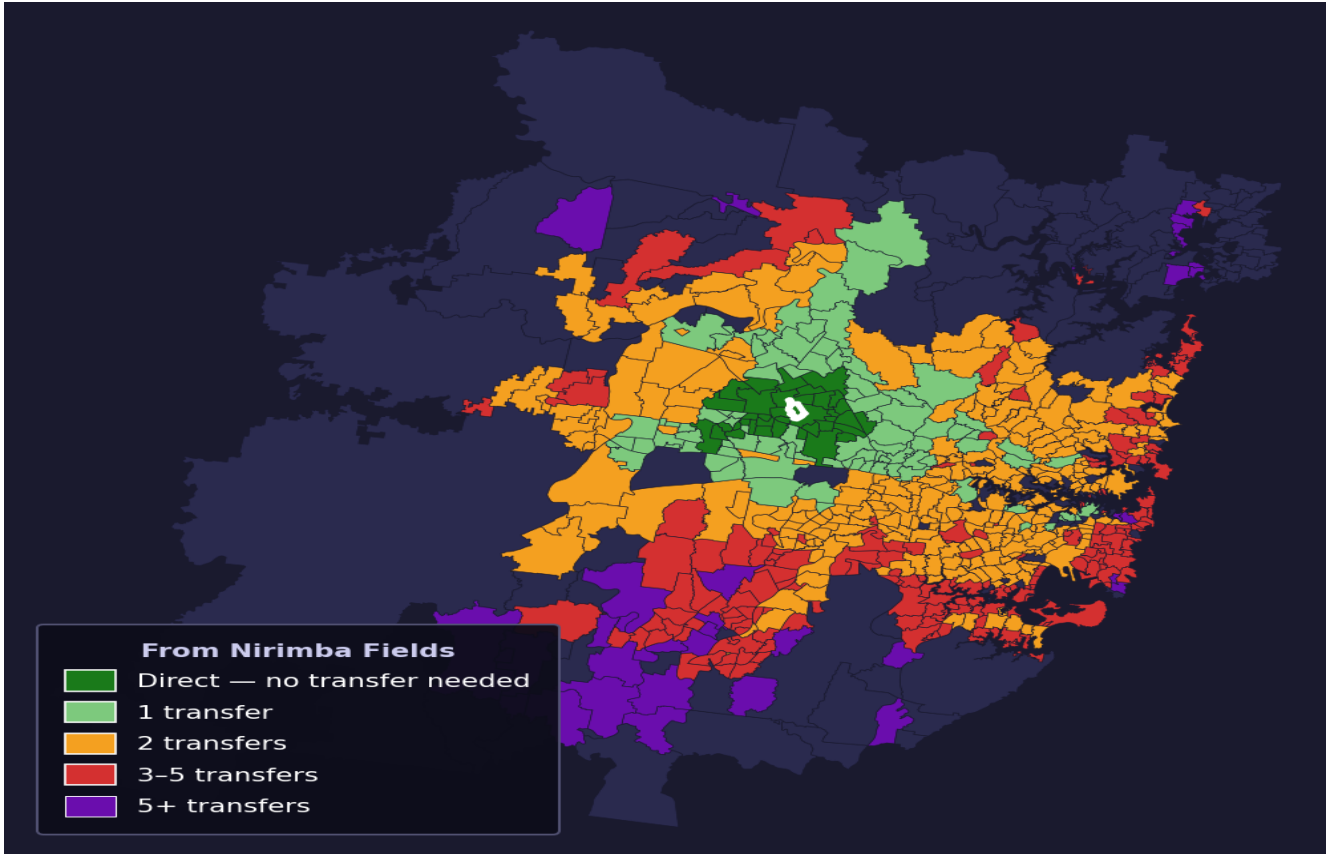

Nirimba Fields

Rank #408 of 781 suburbs

Composite 62 /100	Journey Quality 46 /100	Cost Efficiency 91 /100	Connectivity 60 /100
------------------------------------	--	--	---------------------------------------

Direct (0 transfers)	36 of 781
1 transfer	91 of 781
2 transfers	293 of 781
3-5 transfers	198 of 781
5+ transfers	162 of 781

Destination	Time	Single Trip	Weekly
Sydney CBD	105 min	\$7.51	\$50.00/wk
Parramatta	82 min	\$5.35	\$50.00/wk
Sydney Airport	171 min	\$8.70	
Macquarie Park	86 min	\$6.06	\$50.00/wk
Olympic Park	130 min	\$7.74	\$50.00/wk