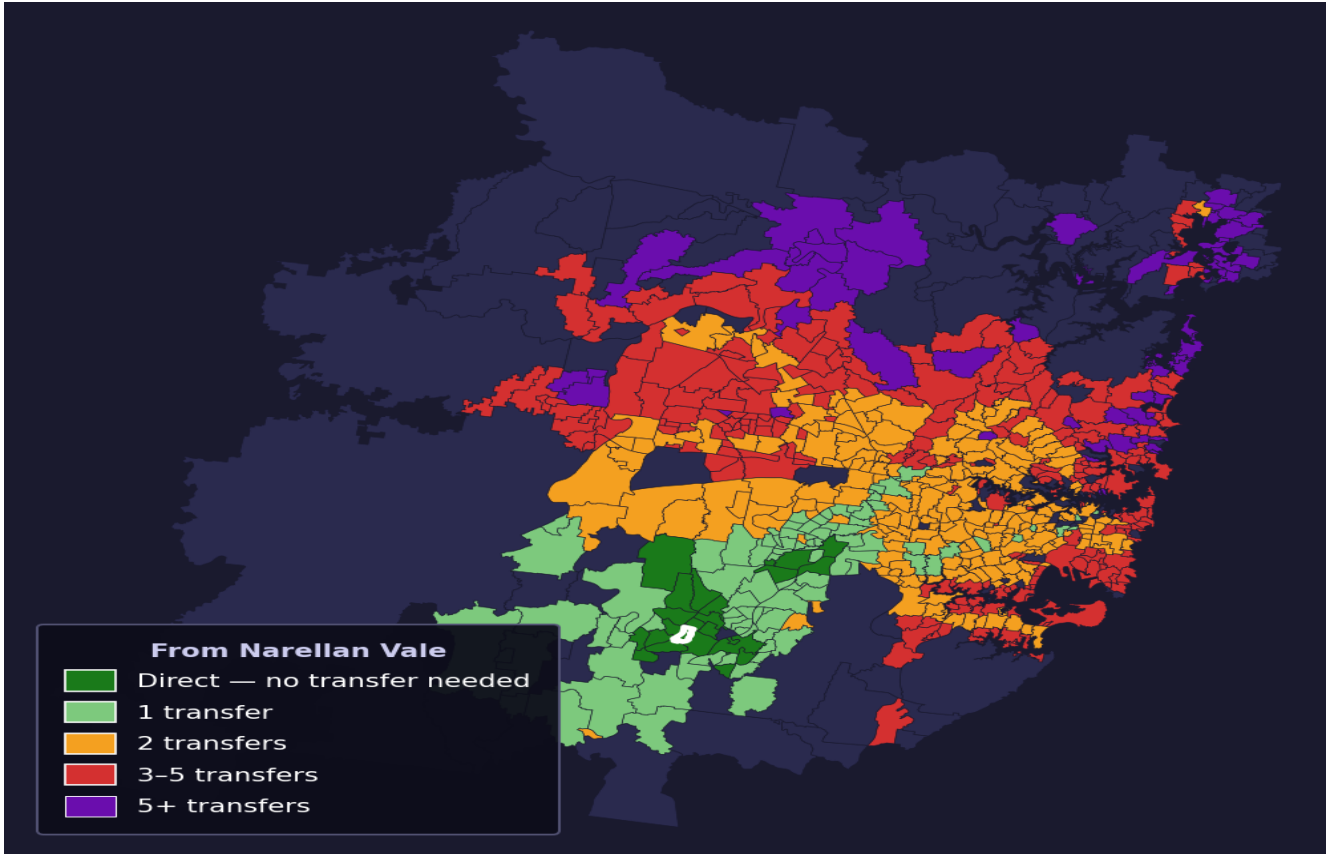

Narellan Vale

Rank #541 of 781 suburbs

| | | | |
|---|---|---|--|
| Composite 55 _{/100} | Journey Quality 31 _{/100} | Cost Efficiency 95 _{/100} | Connectivity 57 _{/100} |
|---|---|---|--|

| | |
|----------------------|------------|
| Direct (0 transfers) | 24 of 781 |
| 1 transfer | 93 of 781 |
| 2 transfers | 233 of 781 |
| 3-5 transfers | 257 of 781 |
| 5+ transfers | 173 of 781 |

| Destination | Time | Single Trip | Weekly |
|----------------|---------|-------------|------------|
| Sydney CBD | 133 min | \$6.06 | \$50.00/wk |
| Parramatta | 153 min | \$10.12 | \$50.00/wk |
| Sydney Airport | 190 min | \$8.09 | |
| Macquarie Park | 199 min | \$12.15 | \$50.00/wk |
| Olympic Park | 128 min | \$6.93 | \$50.00/wk |