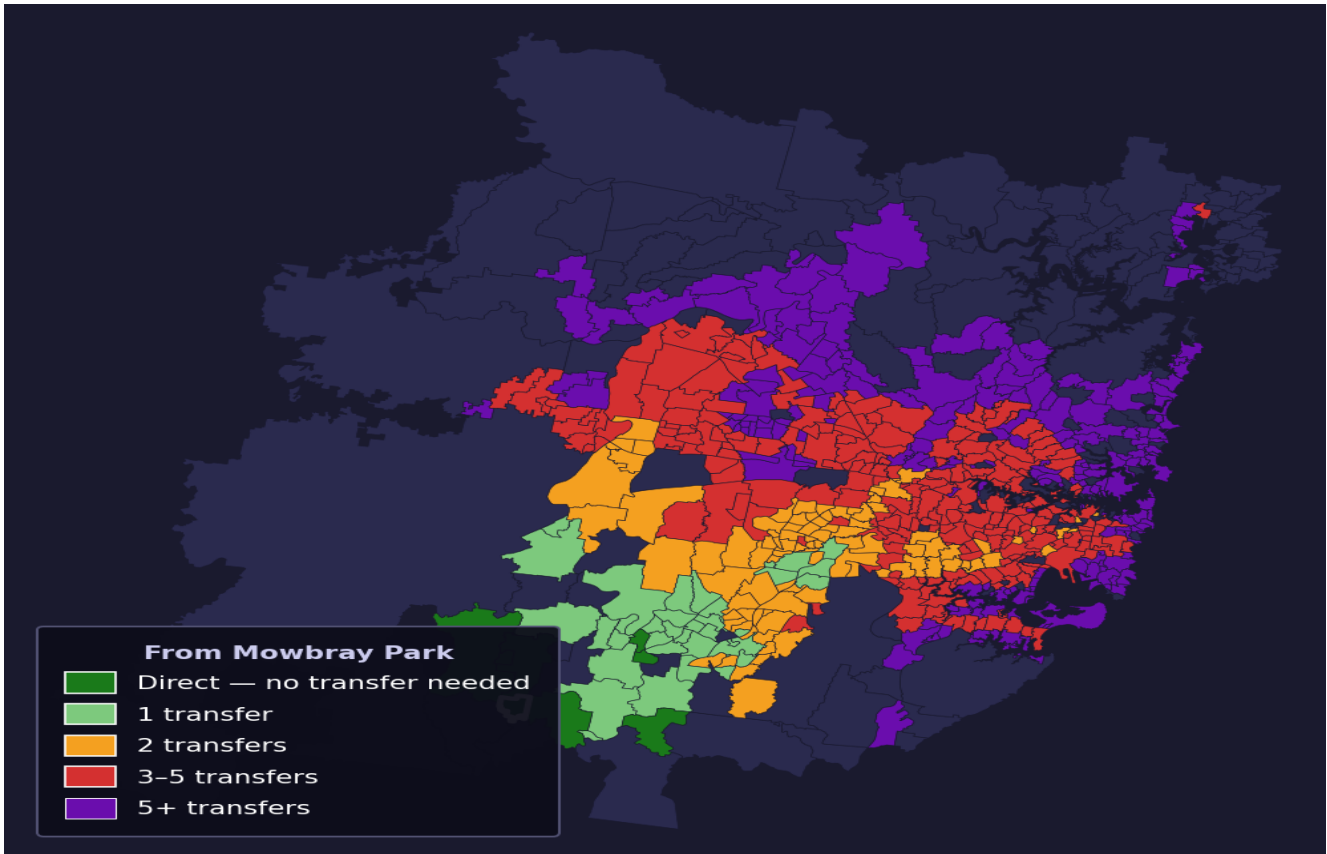

Mowbray Park

Rank #743 of 781 suburbs

Composite 43 _{/100}	Journey Quality 17 _{/100}	Cost Efficiency 98 _{/100}	Connectivity 36 _{/100}
---	---	---	--

Direct (0 transfers)	7 of 781
1 transfer	37 of 781
2 transfers	96 of 781
3-5 transfers	264 of 781
5+ transfers	376 of 781

Destination	Time	Single Trip	Weekly
Sydney CBD	158 min	\$6.06	\$50.00/wk
Parramatta	195 min	\$9.44	\$50.00/wk
Sydney Airport	202 min	\$8.09	
Macquarie Park	222 min	\$10.80	\$50.00/wk
Olympic Park	128 min	\$6.93	\$50.00/wk