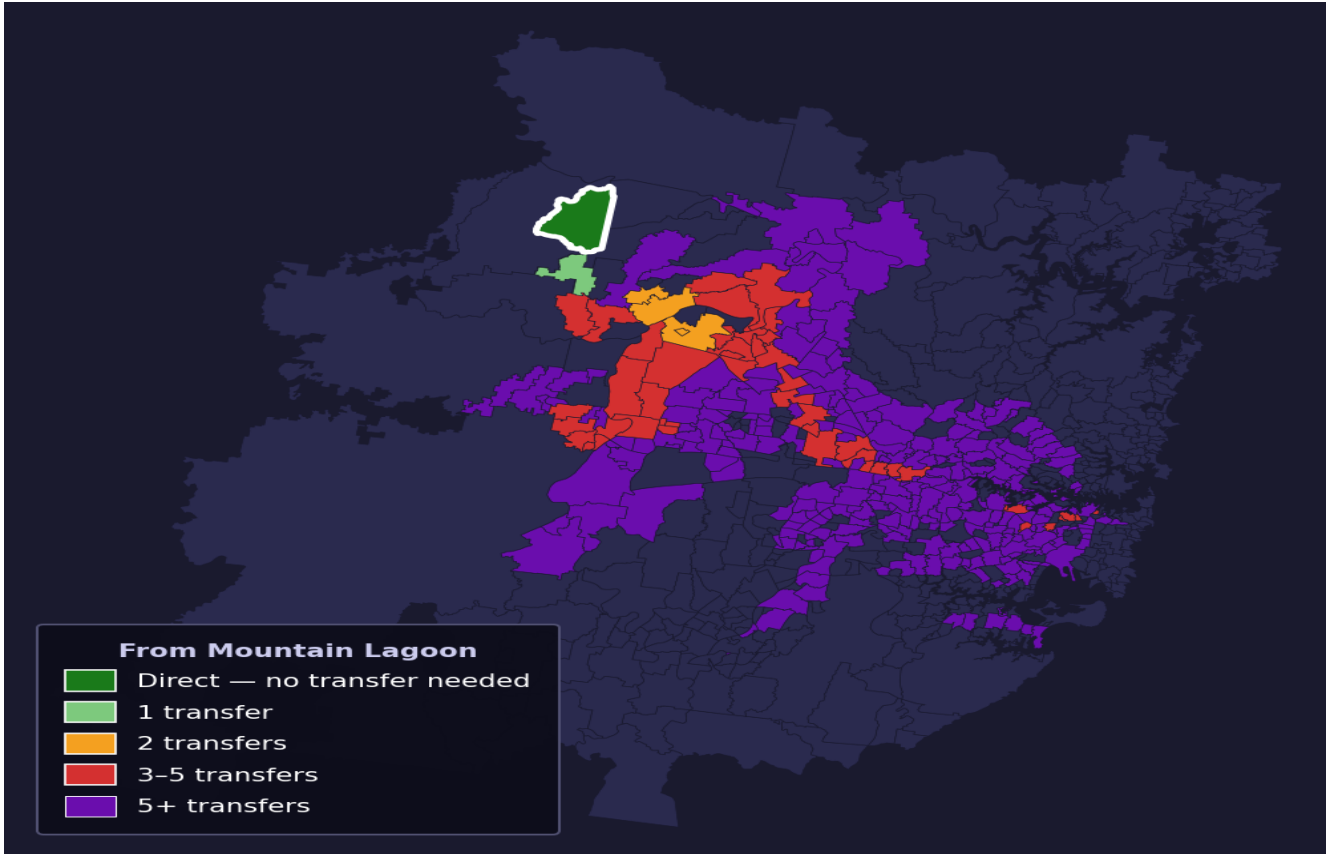

Mountain Lagoon

Rank #766 of 781 suburbs

Composite 42 _{/100}	Journey Quality 36 _{/100}	Cost Efficiency 97 _{/100}	Connectivity 6 _{/100}
---	---	---	---

Direct (0 transfers)	0 of 781
1 transfer	1 of 781
2 transfers	4 of 781
3-5 transfers	47 of 781
5+ transfers	728 of 781

Destination	Time	Single Trip	Weekly
Sydney CBD	125 min	\$4.03	\$40.30/wk
Parramatta	94 min	\$4.03	\$40.30/wk
Sydney Airport	171 min	\$5.55	
Macquarie Park	163 min	\$7.06	\$50.00/wk
Olympic Park	157 min	\$9.58	\$50.00/wk