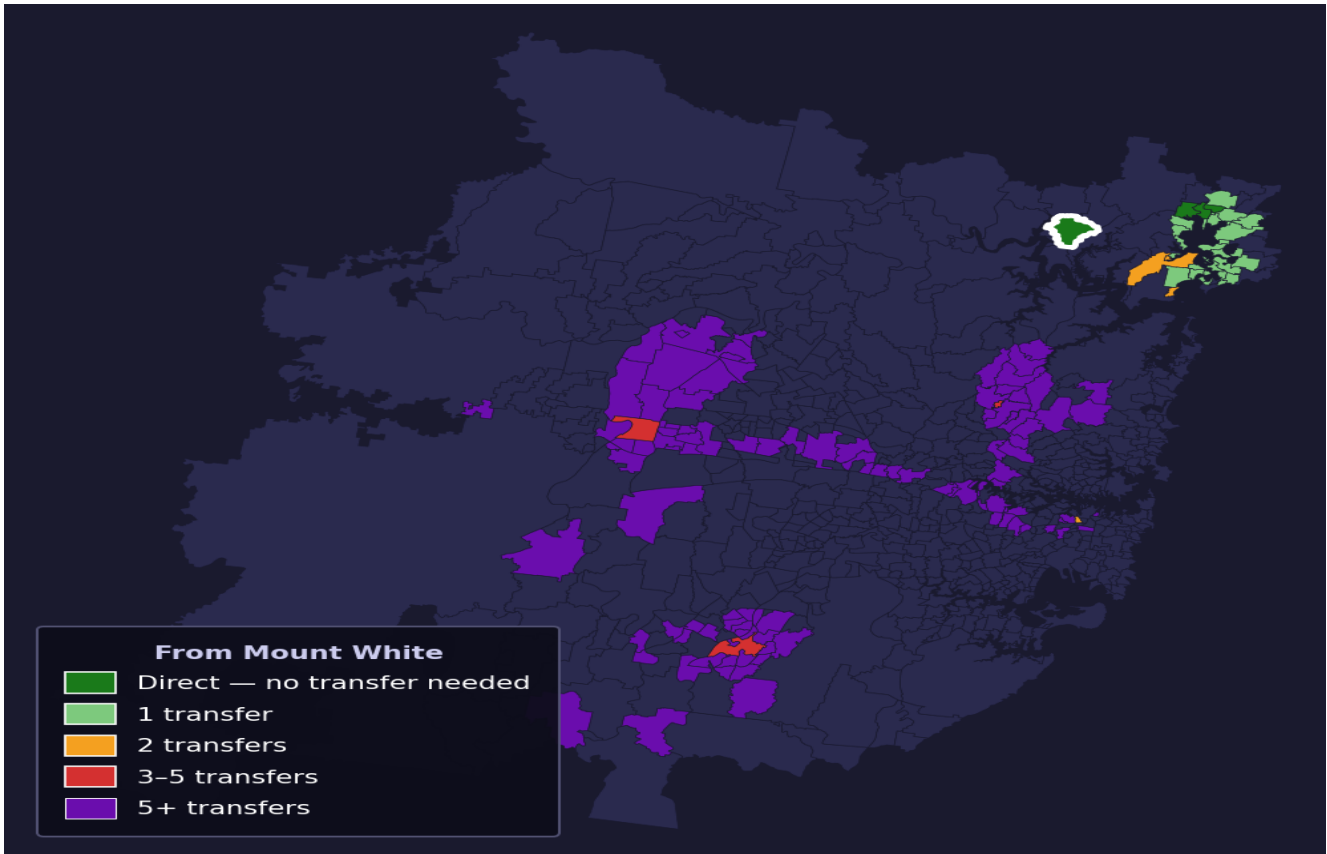

Mount White

Rank #776 of 781 suburbs

Composite 39 /100	Journey Quality 34 /100	Cost Efficiency 94 /100	Connectivity 0 /100
------------------------------------	--	--	--------------------------------------

Direct (0 transfers)	3 of 781
1 transfer	26 of 781
2 transfers	4 of 781
3-5 transfers	3 of 781
5+ transfers	744 of 781

Destination	Time	Single Trip	Weekly
Sydney CBD	128 min	\$7.09	\$50.00/wk
Parramatta	213 min	\$11.01	\$50.00/wk
Sydney Airport	218 min	\$9.51	
Macquarie Park	164 min	\$9.15	\$50.00/wk
Olympic Park	176 min	\$13.39	\$50.00/wk