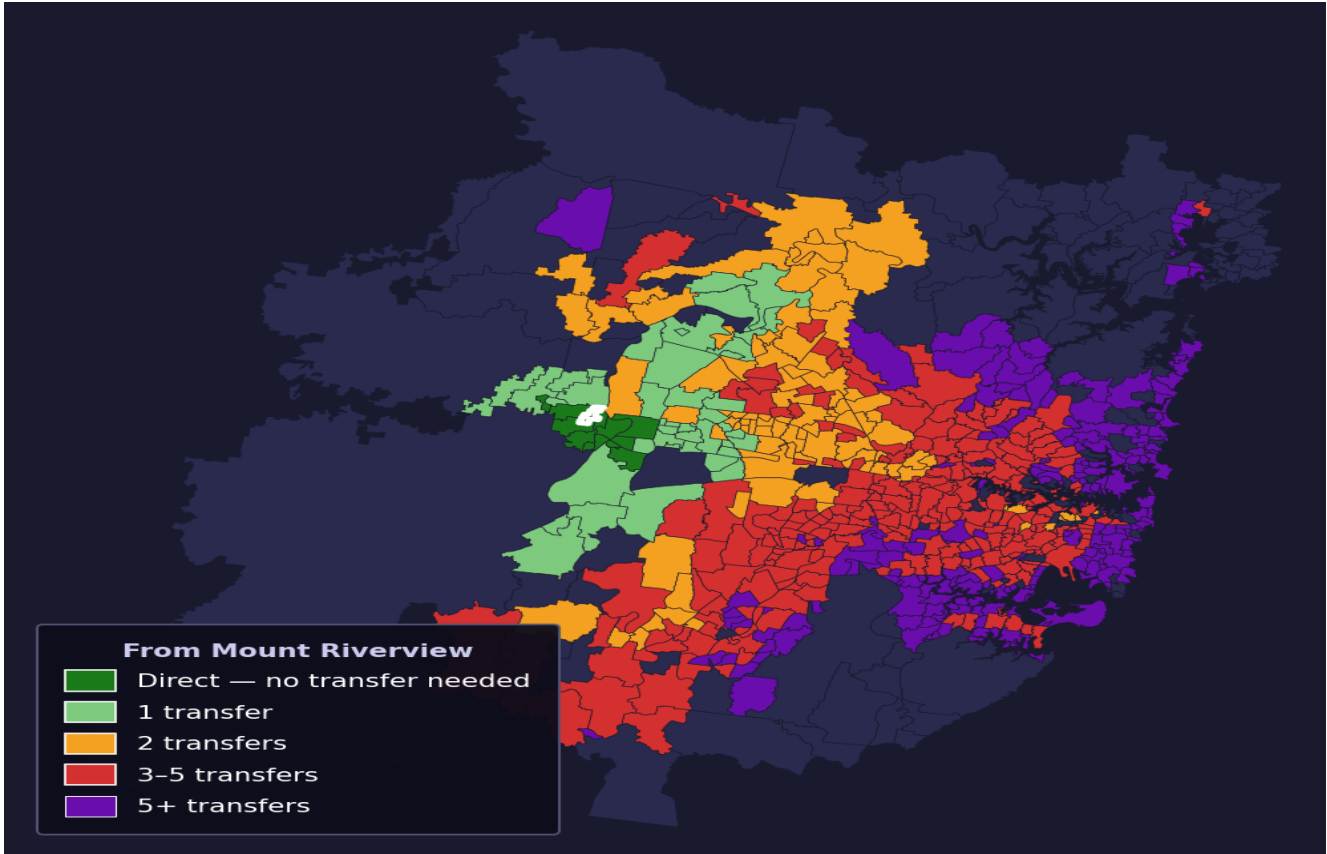

# Mount Riverview

Rank #738 of 781 suburbs

<b>Composite</b> <b>44</b> <sub>/100</sub>	<b>Journey Quality</b> <b>17</b> <sub>/100</sub>	<b>Cost Efficiency</b> <b>98</b> <sub>/100</sub>	<b>Connectivity</b> <b>38</b> <sub>/100</sub>
---	---	---	--

<b>Direct (0 transfers)</b>	<b>12 of 781</b>
<b>1 transfer</b>	<b>44 of 781</b>
<b>2 transfers</b>	<b>93 of 781</b>
<b>3-5 transfers</b>	<b>272 of 781</b>
<b>5+ transfers</b>	<b>359 of 781</b>

Destination	Time	Single Trip	Weekly
Sydney CBD	159 min	\$6.04	<b>\$48.46/wk</b>
Parramatta	132 min	\$6.11	<b>\$48.46/wk</b>
Sydney Airport	209 min	\$8.39	
Macquarie Park	194 min	\$8.73	<b>\$50.00/wk</b>
Olympic Park	163 min	\$9.85	<b>\$50.00/wk</b>