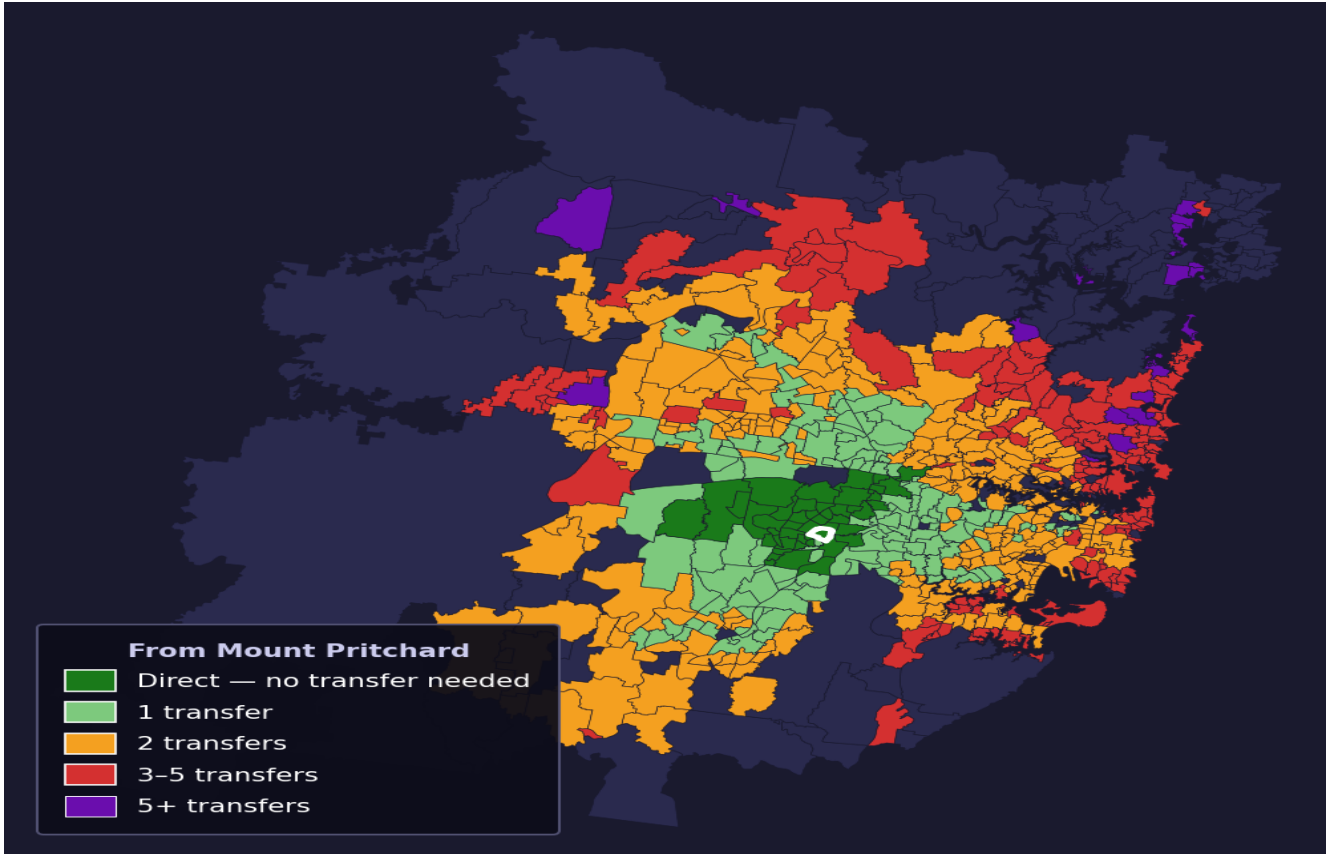

Mount Pritchard

Rank #599 of 781 suburbs

Composite 52 /100	Journey Quality 19 /100	Cost Efficiency 98 /100	Connectivity 65 /100
------------------------------------	--	--	---------------------------------------

Direct (0 transfers)	48 of 781
1 transfer	143 of 781
2 transfers	280 of 781
3-5 transfers	159 of 781
5+ transfers	150 of 781

Destination	Time	Single Trip	Weekly
Sydney CBD	155 min	\$8.99	\$50.00/wk
Parramatta	74 min	\$4.62	\$45.60/wk
Sydney Airport	211 min	\$11.02	
Macquarie Park	121 min	\$6.65	\$50.00/wk
Olympic Park	131 min	\$6.52	\$50.00/wk