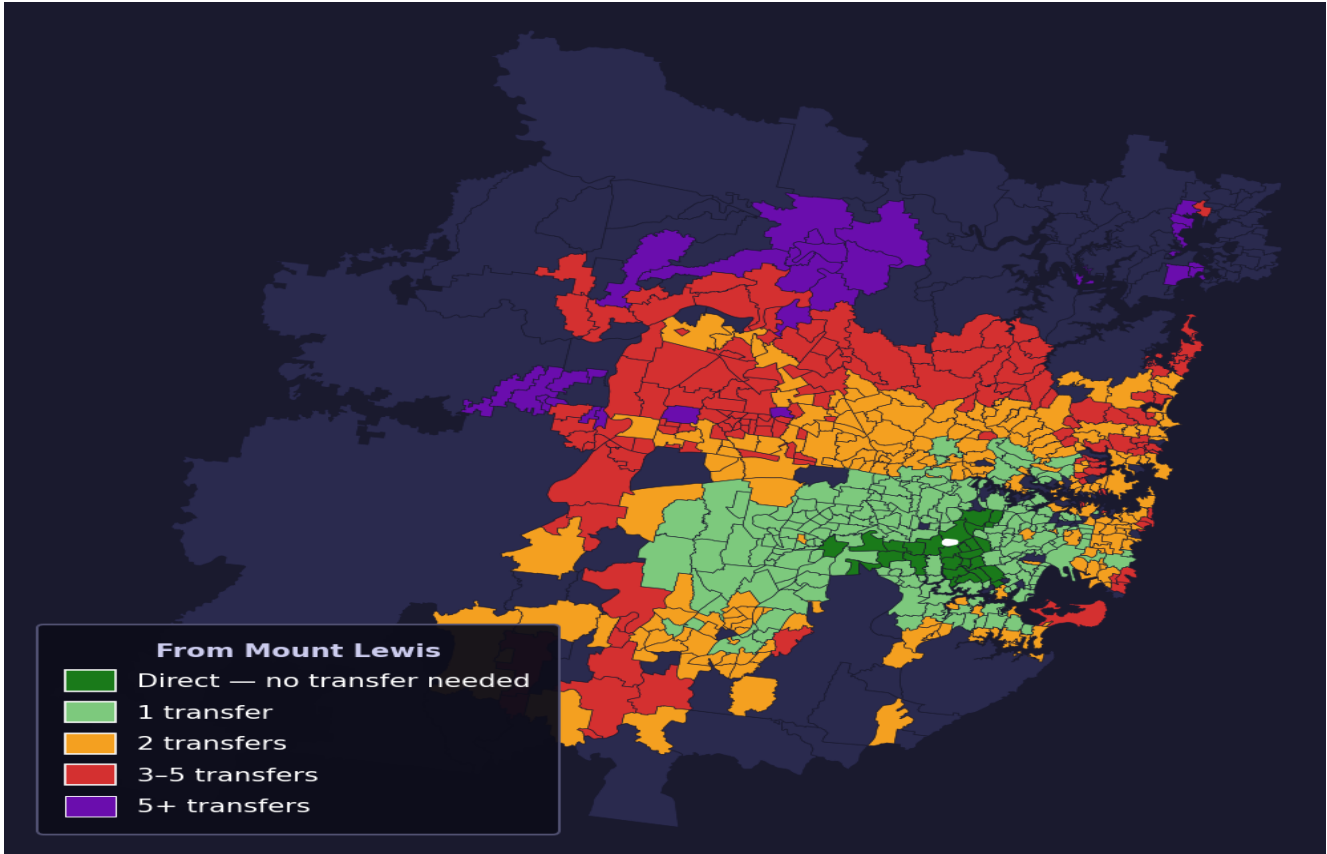

Mount Lewis

Rank #398 of 781 suburbs

Composite 62 /100	Journey Quality 43 /100	Cost Efficiency 92 /100	Connectivity 66 /100
------------------------------------	--	--	---------------------------------------

Direct (0 transfers)	28 of 781
1 transfer	213 of 781
2 transfers	226 of 781
3-5 transfers	154 of 781
5+ transfers	159 of 781

Destination	Time	Single Trip	Weekly
Sydney CBD	112 min	\$5.48	\$50.00/wk
Parramatta	80 min	\$4.34	\$43.40/wk
Sydney Airport	110 min	\$6.37	
Macquarie Park	135 min	\$6.37	\$50.00/wk
Olympic Park	74 min	\$5.14	\$47.69/wk