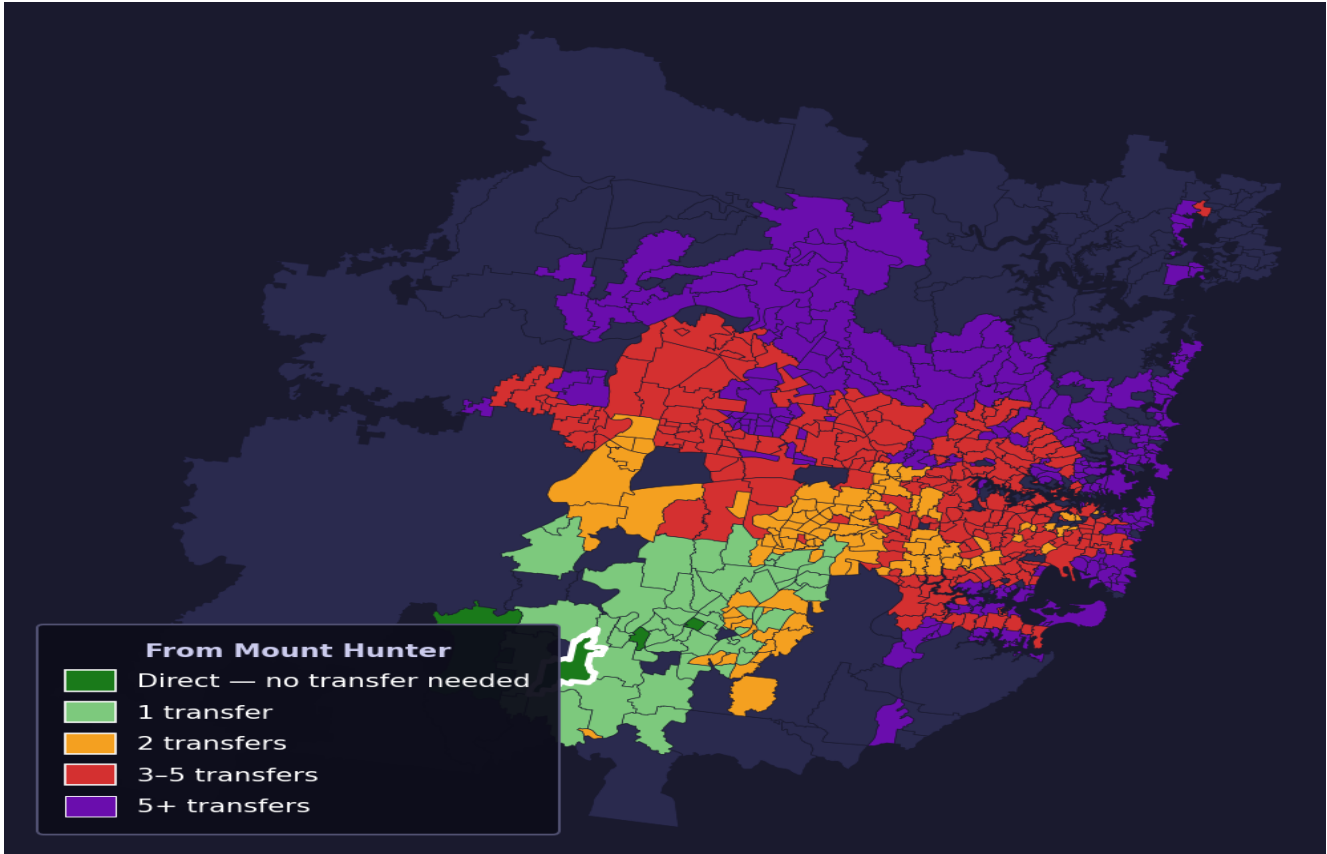

Mount Hunter

Rank #726 of 781 suburbs

Composite 46 _{/100}	Journey Quality 22 _{/100}	Cost Efficiency 97 _{/100}	Connectivity 38 _{/100}
---	---	---	--

Direct (0 transfers)	4 of 781
1 transfer	52 of 781
2 transfers	102 of 781
3-5 transfers	251 of 781
5+ transfers	371 of 781

Destination	Time	Single Trip	Weekly
Sydney CBD	149 min	\$5.99	\$50.00/wk
Parramatta	181 min	\$9.57	\$50.00/wk
Sydney Airport	200 min	\$8.02	
Macquarie Park	213 min	\$11.12	\$50.00/wk
Olympic Park	128 min	\$6.93	\$50.00/wk