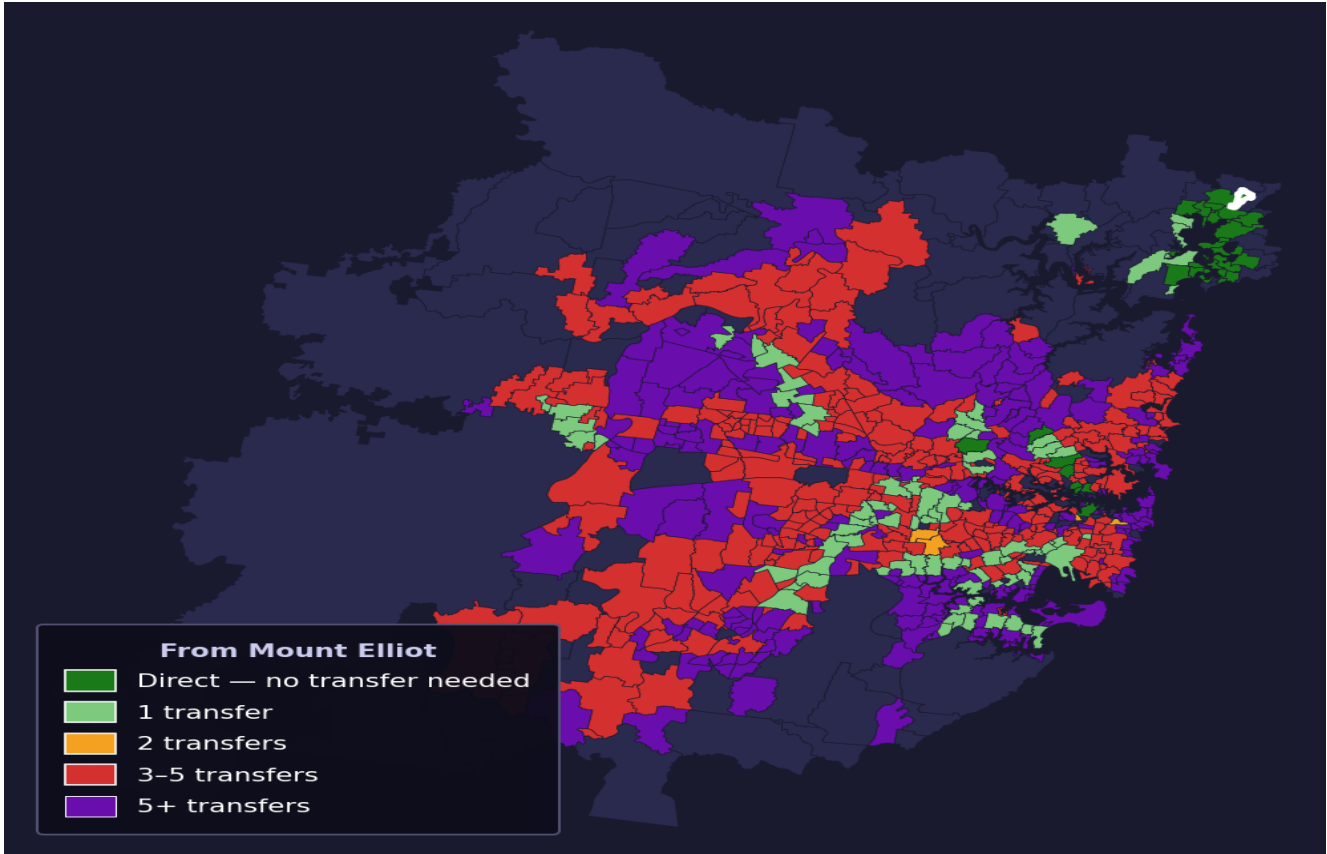

Mount Elliot

Rank #549 of 781 suburbs

Composite 54 /100	Journey Quality 42 /100	Cost Efficiency 92 /100	Connectivity 42 /100
------------------------------------	--	--	---------------------------------------

Direct (0 transfers)	35 of 781
1 transfer	82 of 781
2 transfers	4 of 781
3-5 transfers	307 of 781
5+ transfers	352 of 781

Destination	Time	Single Trip	Weekly
Sydney CBD	114 min	\$6.42	\$50.00/wk
Parramatta	202 min	\$10.54	\$50.00/wk
Sydney Airport	201 min	\$9.09	
Macquarie Park	147 min	\$8.25	\$50.00/wk
Olympic Park	176 min	\$13.35	\$50.00/wk