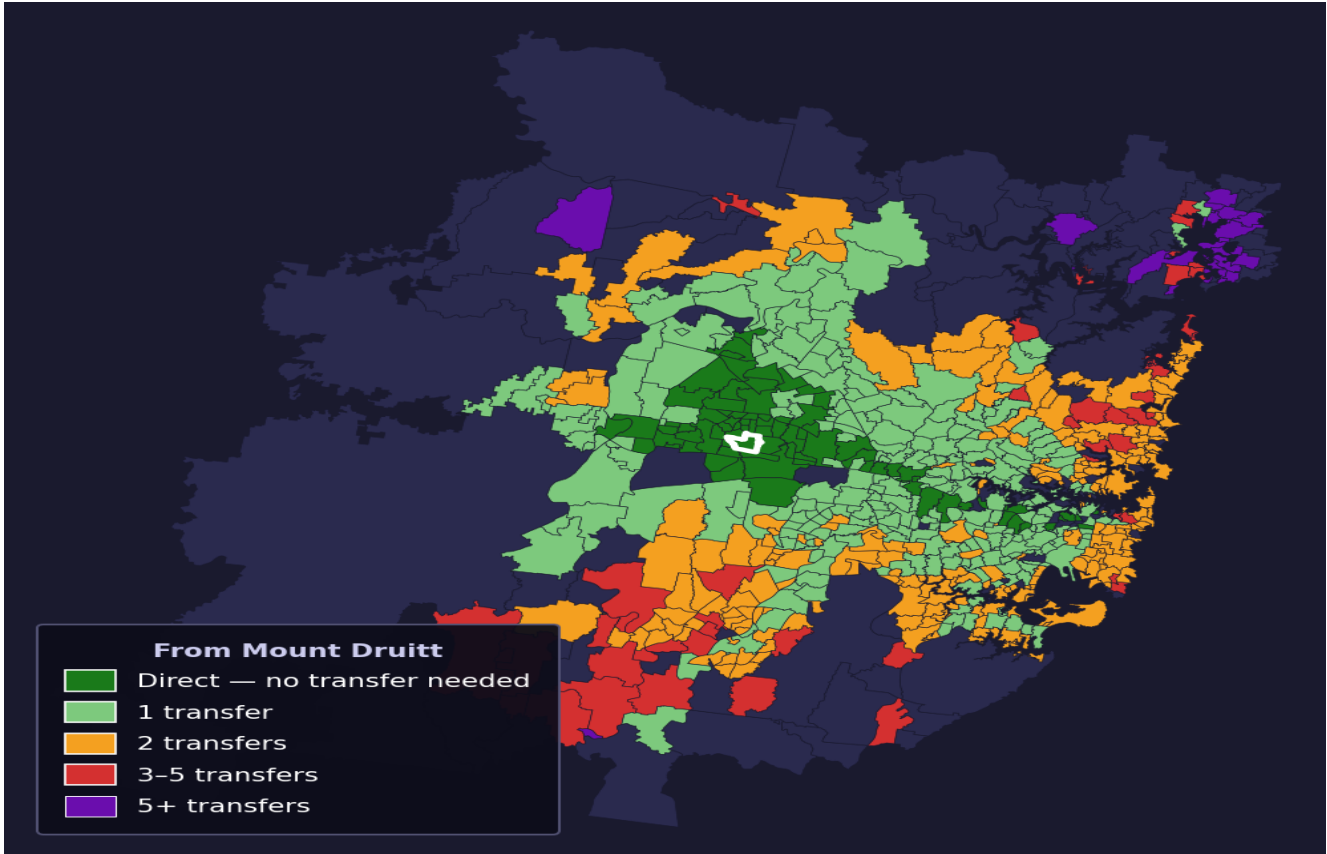

Mount Druitt

Rank #390 of 781 suburbs

Composite 62 _{/100}	Journey Quality 32 _{/100}	Cost Efficiency 96 _{/100}	Connectivity 80 _{/100}
---	---	---	--

Direct (0 transfers)	81 of 781
1 transfer	286 of 781
2 transfers	236 of 781
3-5 transfers	51 of 781
5+ transfers	126 of 781

Destination	Time	Single Trip	Weekly
Sydney CBD	131 min	\$5.55	\$46.04/wk
Parramatta	84 min	\$4.68	\$44.72/wk
Sydney Airport	180 min	\$8.16	
Macquarie Park	162 min	\$7.75	\$50.00/wk
Olympic Park	153 min	\$9.07	\$50.00/wk