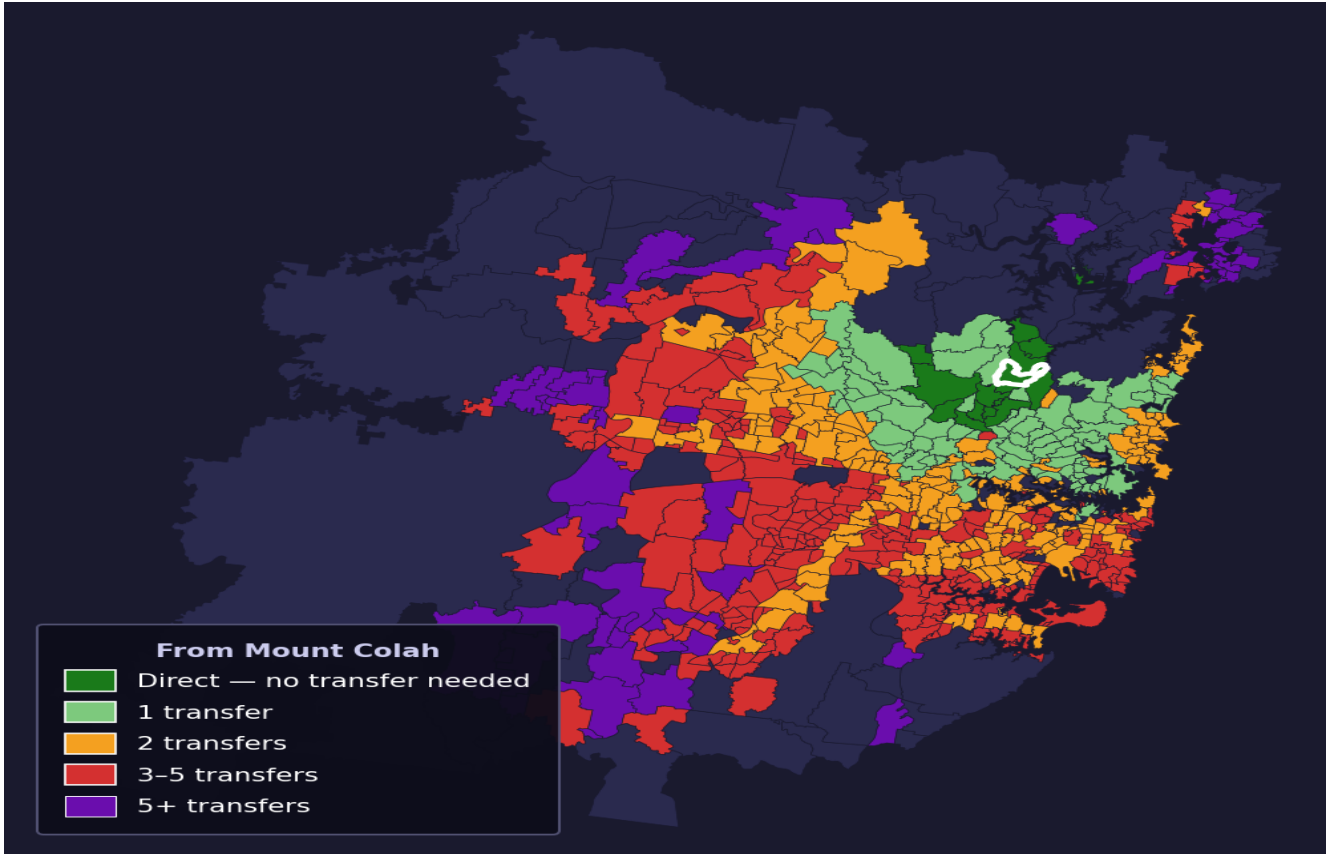

Mount Colah

Rank #335 of 781 suburbs

Composite 65 /100	Journey Quality 59 /100	Cost Efficiency 86 /100	Connectivity 56 /100
------------------------------------	--	--	---------------------------------------

Direct (0 transfers)	15 of 781
1 transfer	92 of 781
2 transfers	227 of 781
3-5 transfers	282 of 781
5+ transfers	164 of 781

Destination	Time	Single Trip	Weekly
Sydney CBD	81 min	\$4.88	\$47.62/wk
Parramatta	139 min	\$6.92	\$50.00/wk
Sydney Airport	137 min	\$6.92	
Macquarie Park	86 min	\$5.91	\$50.00/wk
Olympic Park	197 min	\$14.71	\$50.00/wk