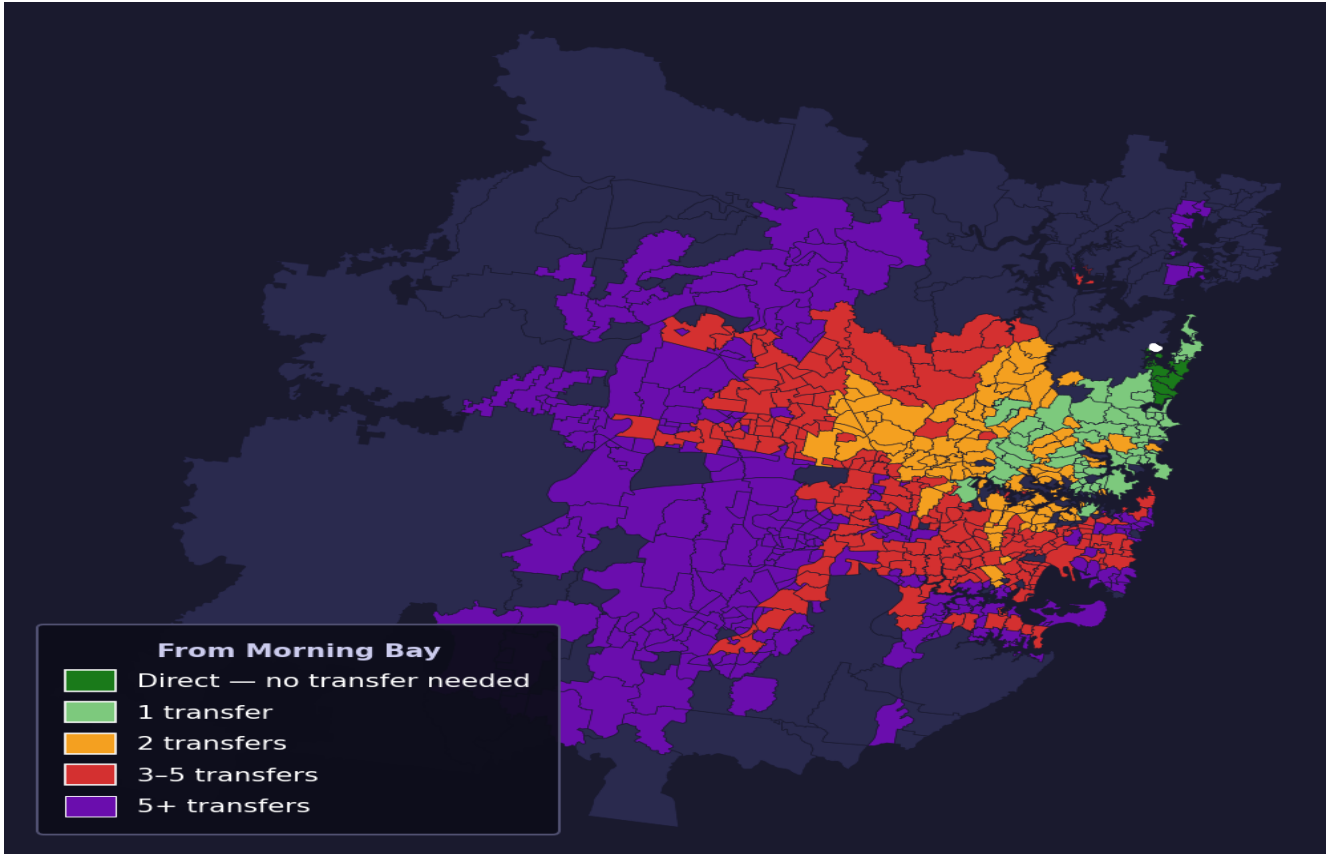

Morning Bay

Rank #703 of 781 suburbs

Composite 47 _{/100}	Journey Quality 25 _{/100}	Cost Efficiency 96 _{/100}	Connectivity 40 _{/100}
---	---	---	--

Direct (0 transfers)	9 of 781
1 transfer	64 of 781
2 transfers	117 of 781
3-5 transfers	206 of 781
5+ transfers	384 of 781

Destination	Time	Single Trip	Weekly
Sydney CBD	144 min	\$8.64	\$50.00/wk
Parramatta	219 min	\$12.10	\$50.00/wk
Sydney Airport	210 min	\$10.71	
Macquarie Park	174 min	\$10.45	\$50.00/wk
Olympic Park	176 min	\$13.47	\$50.00/wk