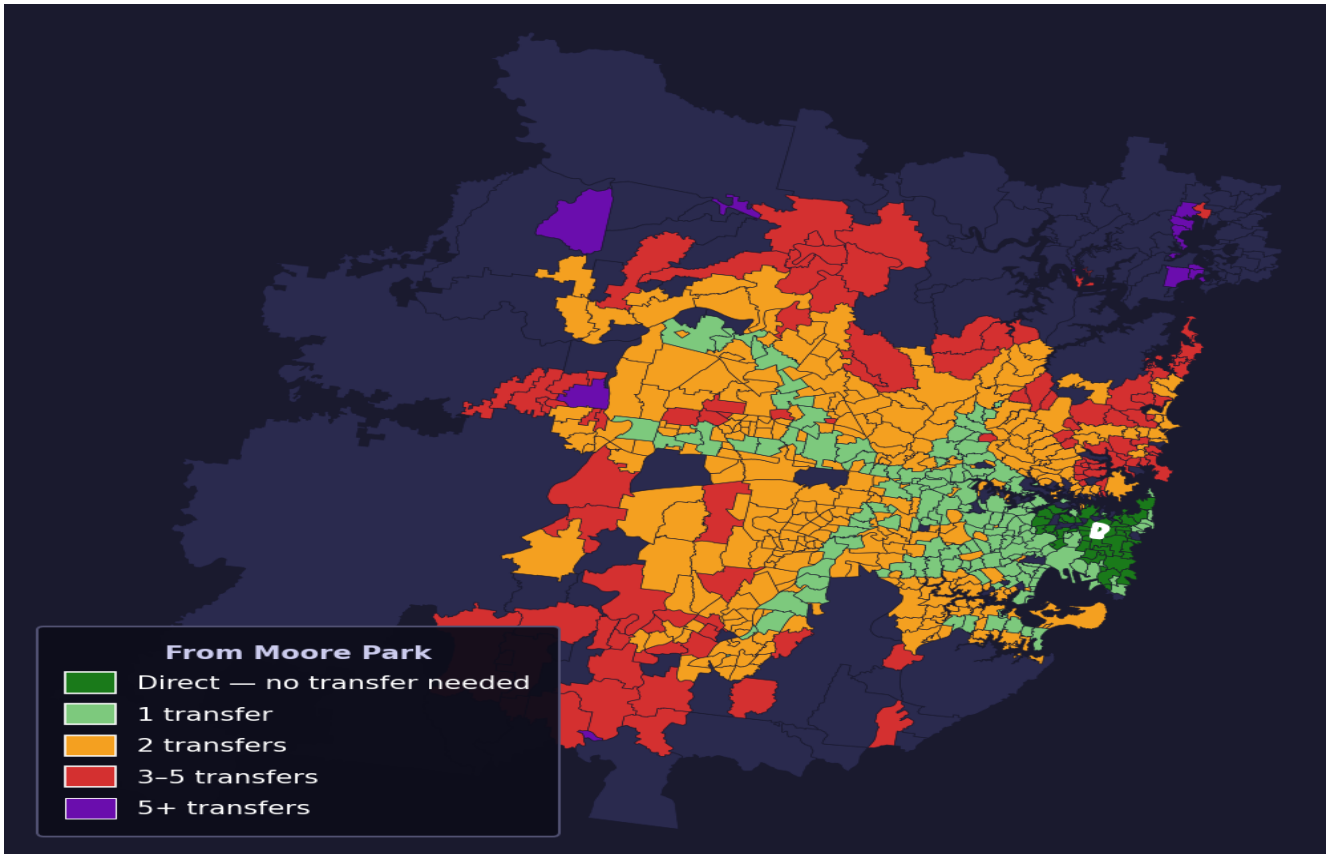

Moore Park

Rank #80 of 781 suburbs

Composite 76 _{/100}	Journey Quality 91 _{/100}	Cost Efficiency 56 _{/100}	Connectivity 71 _{/100}
---	---	---	--

Direct (0 transfers)	47 of 781
1 transfer	158 of 781
2 transfers	327 of 781
3-5 transfers	111 of 781
5+ transfers	137 of 781

Destination	Time	Single Trip	Weekly
Sydney CBD	23 min	\$2.77	\$27.66/wk
Parramatta	101 min	\$5.29	\$47.67/wk
Sydney Airport	89 min	\$4.98	
Macquarie Park	70 min	\$4.36	\$43.55/wk
Olympic Park	142 min	\$6.46	\$50.00/wk