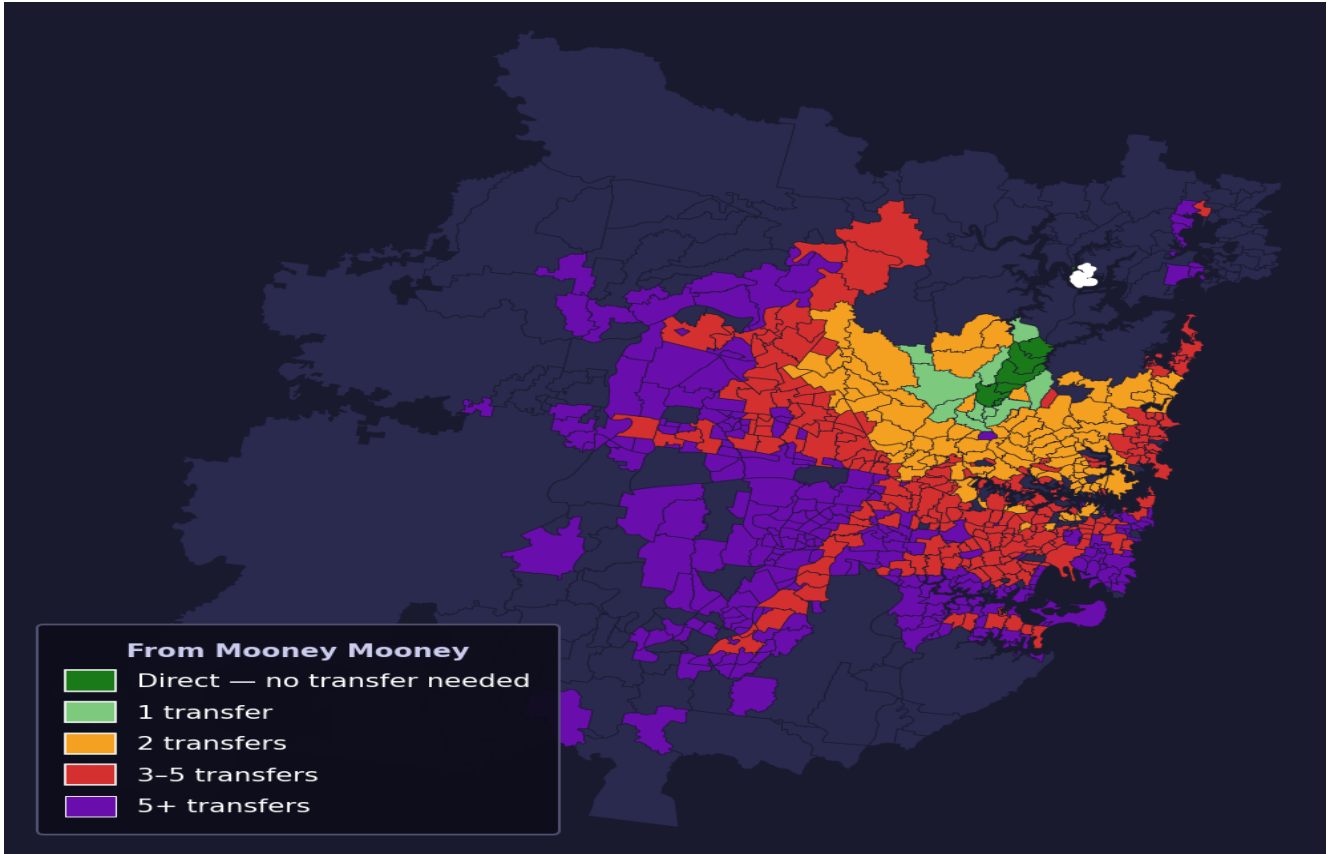

Mooney Mooney

Rank #676 of 781 suburbs

Composite 48 /100	Journey Quality 34 /100	Cost Efficiency 94 /100	Connectivity 32 /100
------------------------------------	--	--	---------------------------------------

Direct (0 transfers)	7 of 781
1 transfer	10 of 781
2 transfers	100 of 781
3-5 transfers	234 of 781
5+ transfers	429 of 781

Destination	Time	Single Trip	Weekly
Sydney CBD	128 min	\$7.09	\$50.00/wk
Parramatta	214 min	\$11.00	\$50.00/wk
Sydney Airport	219 min	\$9.51	
Macquarie Park	164 min	\$9.16	\$50.00/wk
Olympic Park	181 min	\$14.02	\$50.00/wk