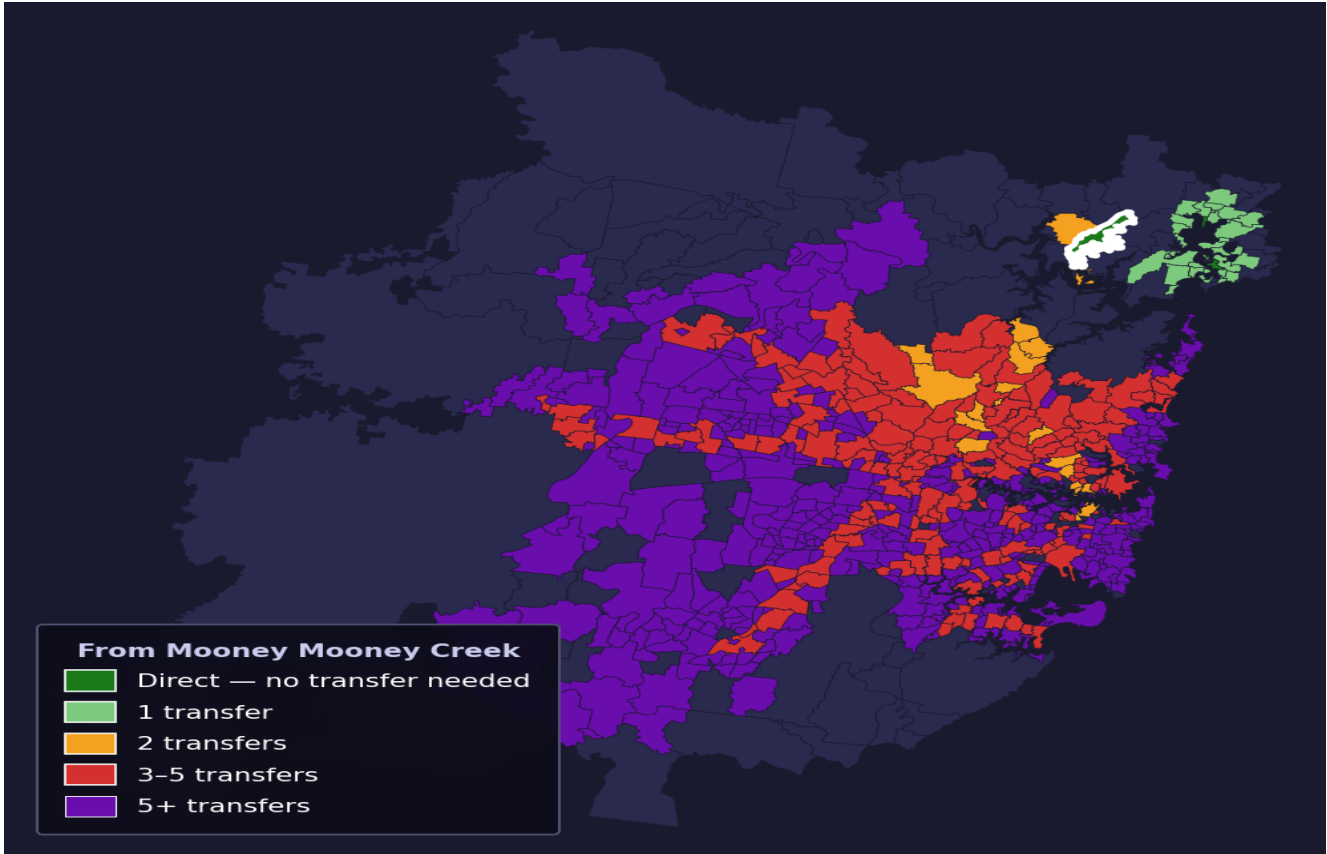

Mooney Mooney Creek

Rank #685 of 781 suburbs

Composite 48 _{/100}	Journey Quality 35 _{/100}	Cost Efficiency 94 _{/100}	Connectivity 28 _{/100}
---	---	---	--

Direct (0 transfers)	3 of 781
1 transfer	30 of 781
2 transfers	21 of 781
3-5 transfers	189 of 781
5+ transfers	537 of 781

Destination	Time	Single Trip	Weekly
Sydney CBD	125 min	\$6.95	\$50.00/wk
Parramatta	211 min	\$10.91	\$50.00/wk
Sydney Airport	214 min	\$9.44	
Macquarie Park	160 min	\$8.93	\$50.00/wk
Olympic Park	178 min	\$13.65	\$50.00/wk