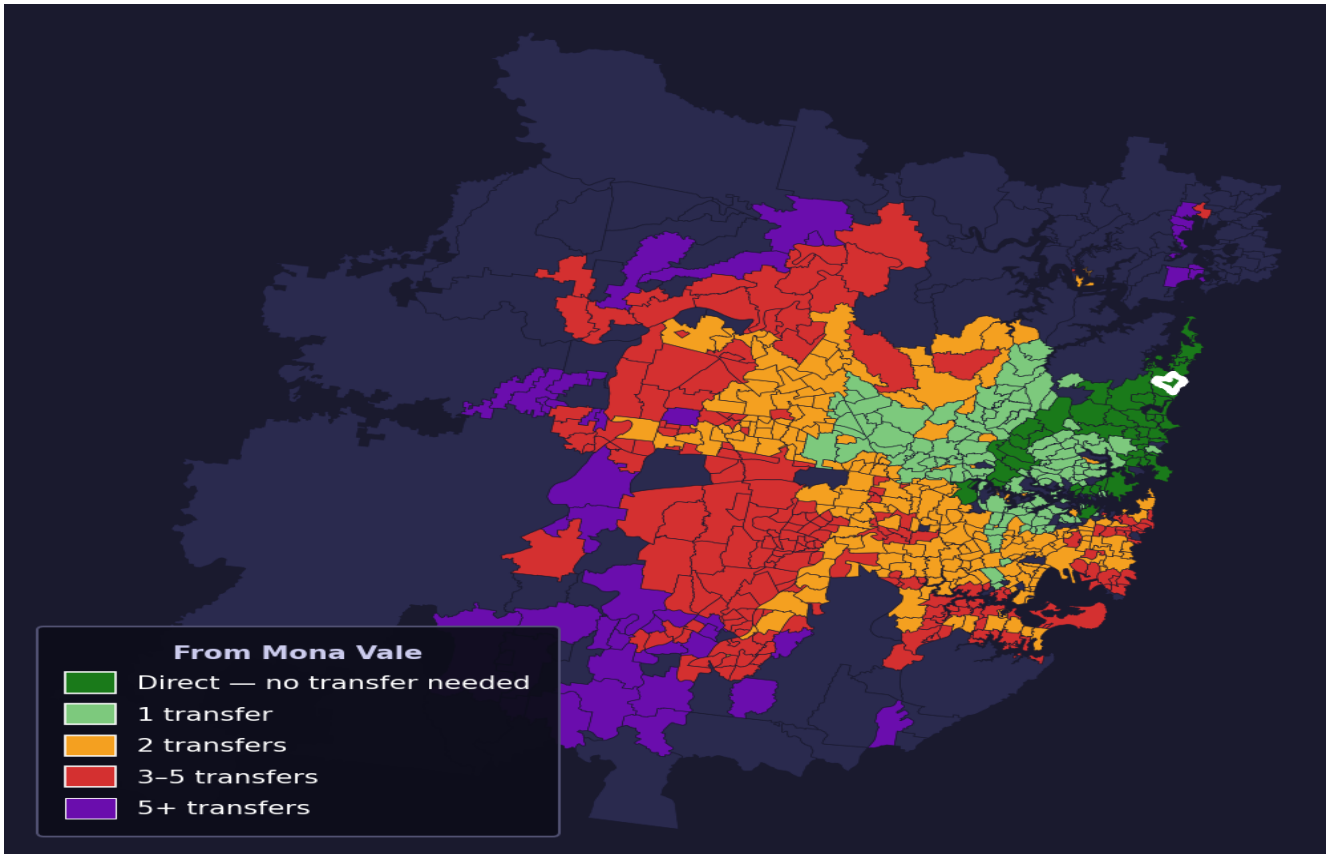

Mona Vale

Rank #278 of 781 suburbs

Composite 67 _{/100}	Journey Quality 60 _{/100}	Cost Efficiency 87 _{/100}	Connectivity 61 _{/100}
-----------------------------------------------	-----------------------------------------------------	-----------------------------------------------------	--------------------------------------------------

Direct (0 transfers)	57 of 781
1 transfer	123 of 781
2 transfers	211 of 781
3-5 transfers	212 of 781
5+ transfers	177 of 781

Destination	Time	Single Trip	Weekly
Sydney CBD	79 min	\$5.07	\$44.18/wk
Parramatta	193 min	\$10.00	\$50.00/wk
Sydney Airport	169 min	\$7.32	
Macquarie Park	146 min	\$8.66	\$50.00/wk
Olympic Park	178 min	\$13.65	\$50.00/wk