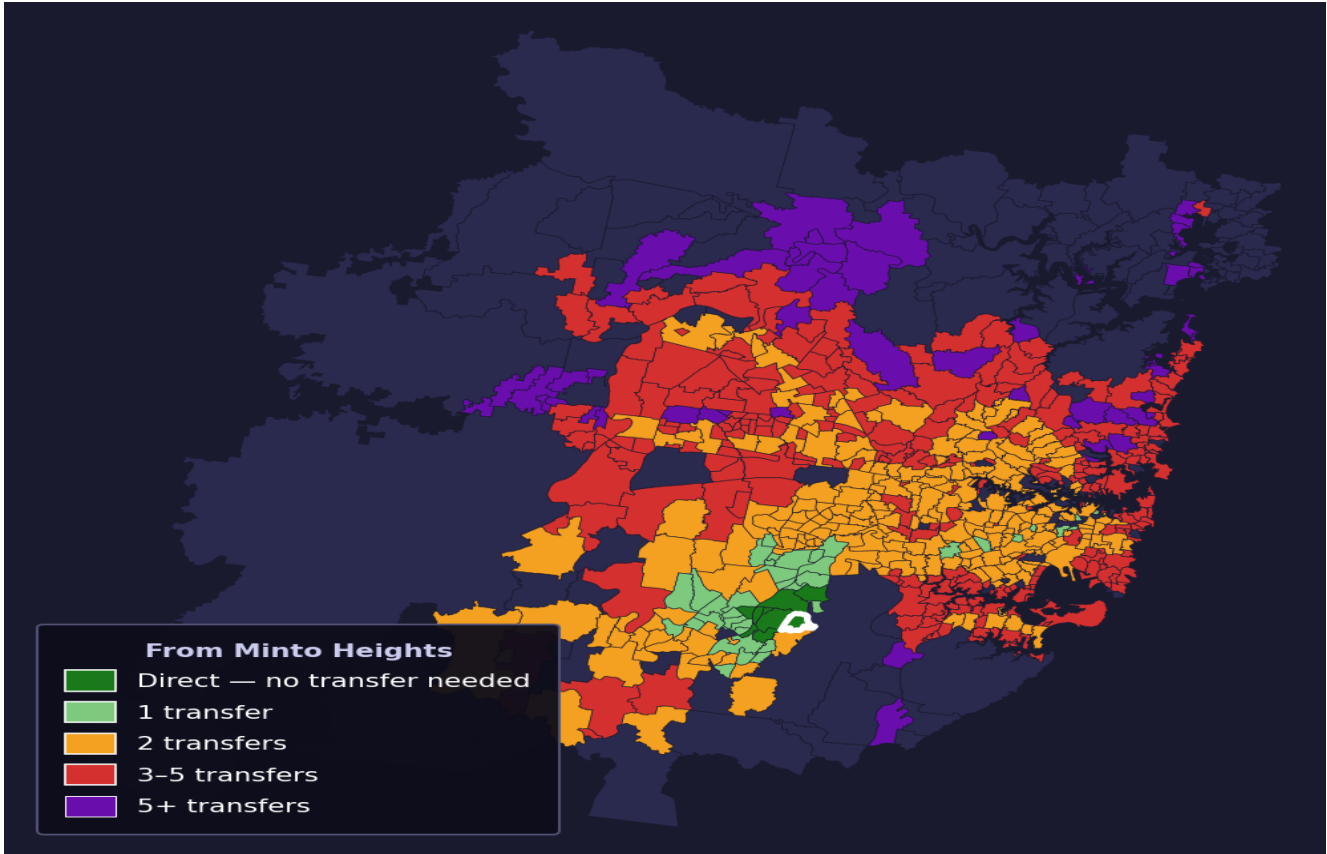

Minto Heights

Rank #529 of 781 suburbs

Composite 55 /100	Journey Quality 36 /100	Cost Efficiency 94 /100	Connectivity 51 /100
------------------------------------	--	--	---------------------------------------

Direct (0 transfers)	8 of 781
1 transfer	38 of 781
2 transfers	261 of 781
3-5 transfers	290 of 781
5+ transfers	183 of 781

Destination	Time	Single Trip	Weekly
Sydney CBD	123 min	\$5.34	\$48.87/wk
Parramatta	170 min	\$7.66	\$50.00/wk
Sydney Airport	167 min	\$7.19	
Macquarie Park	181 min	\$8.26	\$50.00/wk
Olympic Park	127 min	\$6.81	\$50.00/wk