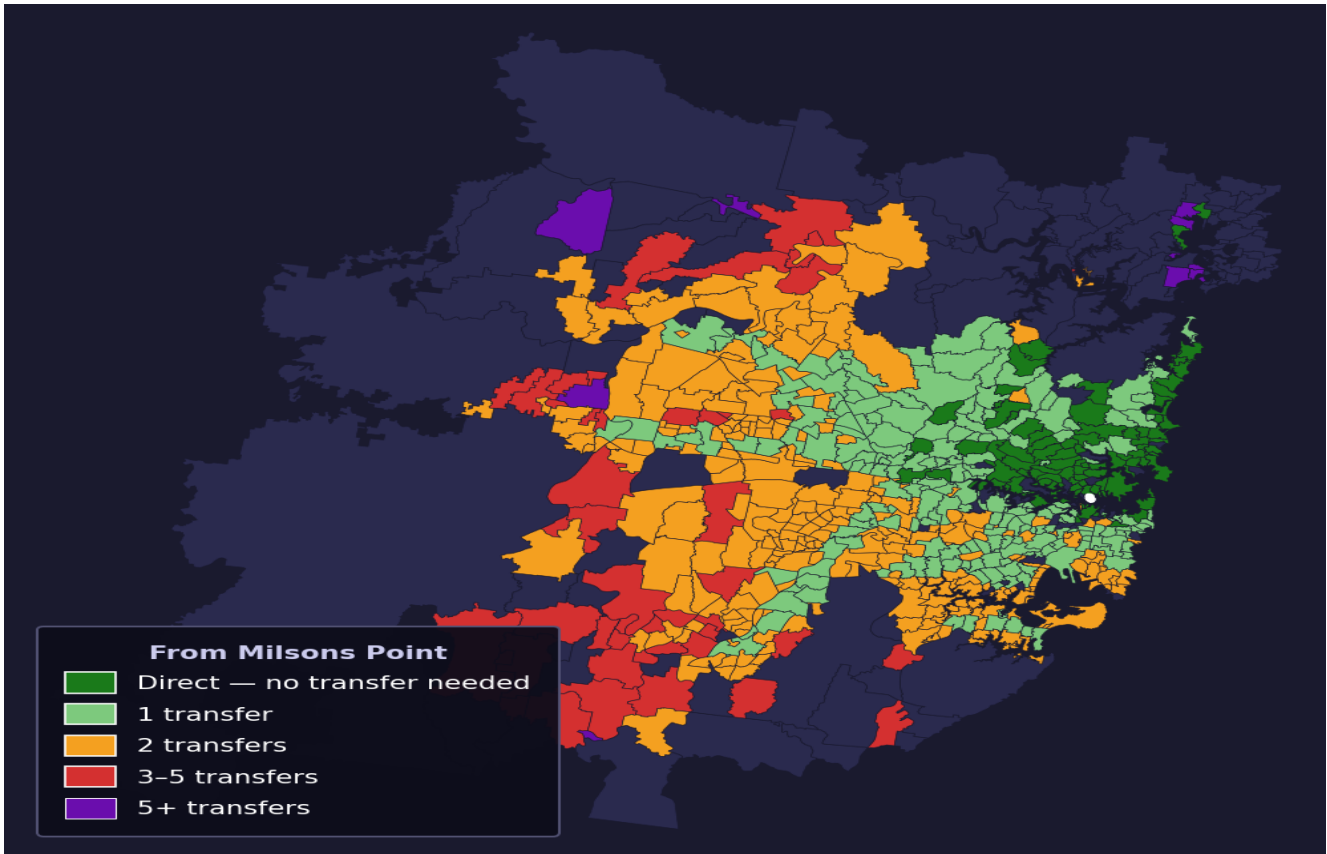

Milsons Point

Rank #34 of 781 suburbs

Composite 78 _{/100}	Journey Quality 81 _{/100}	Cost Efficiency 72 _{/100}	Connectivity 78 _{/100}
---	---	---	--

Direct (0 transfers)	103 of 781
1 transfer	223 of 781
2 transfers	276 of 781
3-5 transfers	47 of 781
5+ transfers	131 of 781

Destination	Time	Single Trip	Weekly
Sydney CBD	41 min	\$4.23	\$36.94/wk
Parramatta	109 min	\$8.46	\$50.00/wk
Sydney Airport	151 min	\$6.31	
Macquarie Park	57 min	\$4.36	\$43.60/wk
Olympic Park	98 min	\$6.88	\$50.00/wk