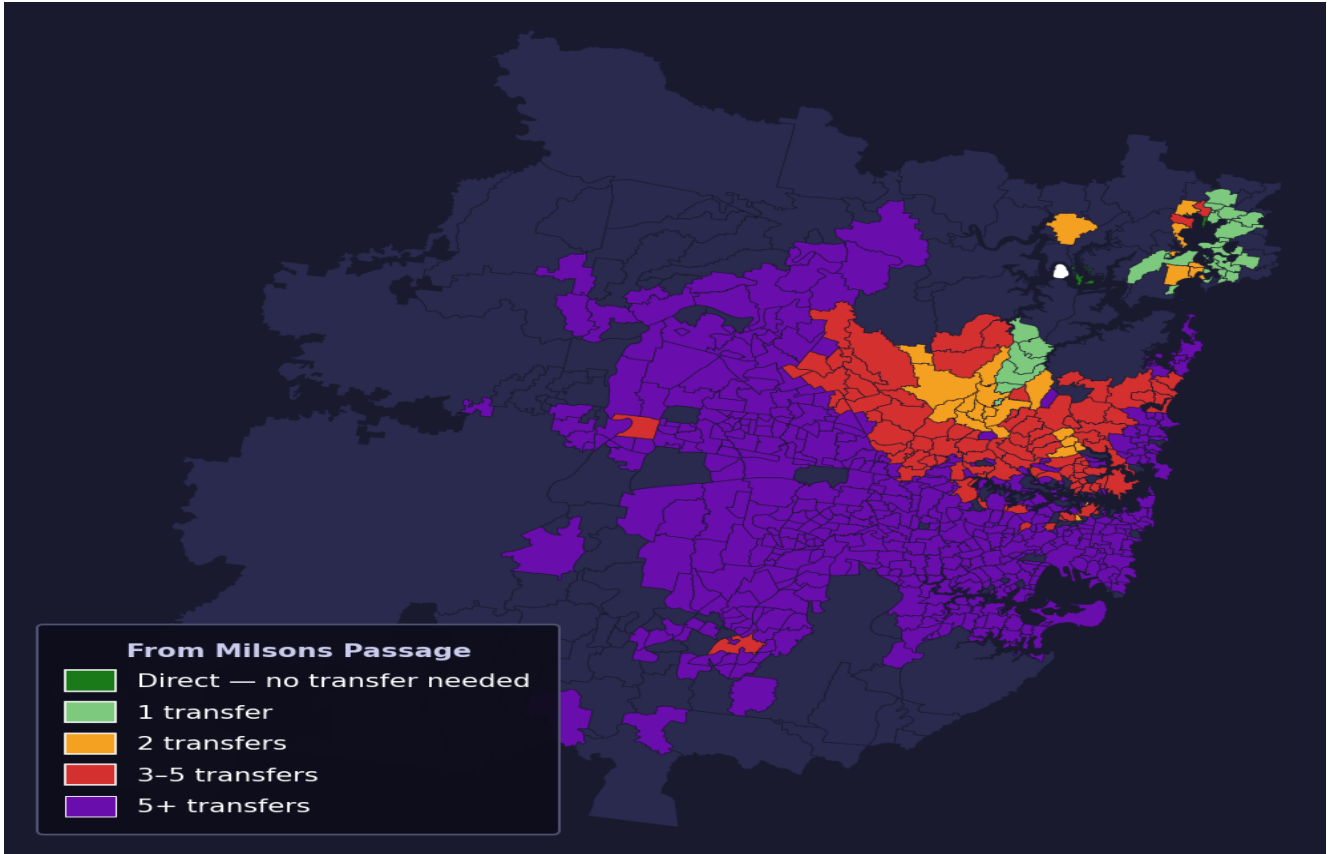

Milsons Passage

Rank #712 of 781 suburbs

Composite 47 _{/100}	Journey Quality 36 _{/100}	Cost Efficiency 94 _{/100}	Connectivity 24 _{/100}
---	---	---	--

Direct (0 transfers)	3 of 781
1 transfer	27 of 781
2 transfers	27 of 781
3-5 transfers	96 of 781
5+ transfers	627 of 781

Destination	Time	Single Trip	Weekly
Sydney CBD	124 min	\$6.90	\$49.85/wk
Parramatta	209 min	\$10.74	\$50.00/wk
Sydney Airport	212 min	\$9.34	
Macquarie Park	158 min	\$8.88	\$50.00/wk
Olympic Park	187 min	\$14.71	\$50.00/wk