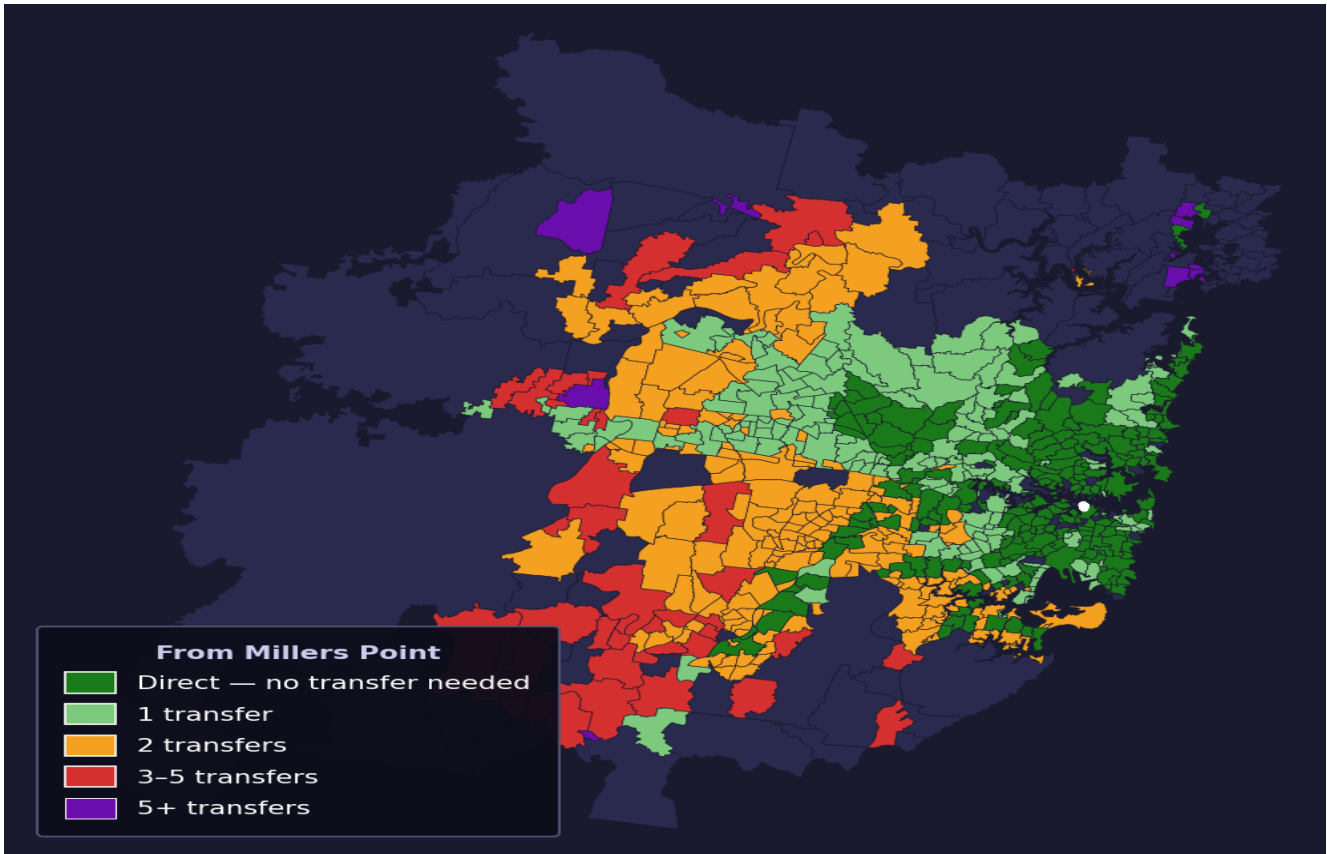

Millers Point

Rank #44 of 781 suburbs

Composite 78 /100	Journey Quality 93 /100	Cost Efficiency 38 /100	Connectivity 86 /100
------------------------------------	------------------------------------------	------------------------------------------	---------------------------------------

Direct (0 transfers)	235 of 781
1 transfer	172 of 781
2 transfers	200 of 781
3-5 transfers	42 of 781
5+ transfers	131 of 781

Destination	Time	Single Trip	Weekly
Sydney CBD	19 min	\$3.67	\$31.36/wk
Parramatta	85 min	\$5.72	\$48.68/wk
Sydney Airport	103 min	\$4.81	
Macquarie Park	32 min	\$3.82	\$38.22/wk
Olympic Park	77 min	\$5.78	\$50.00/wk