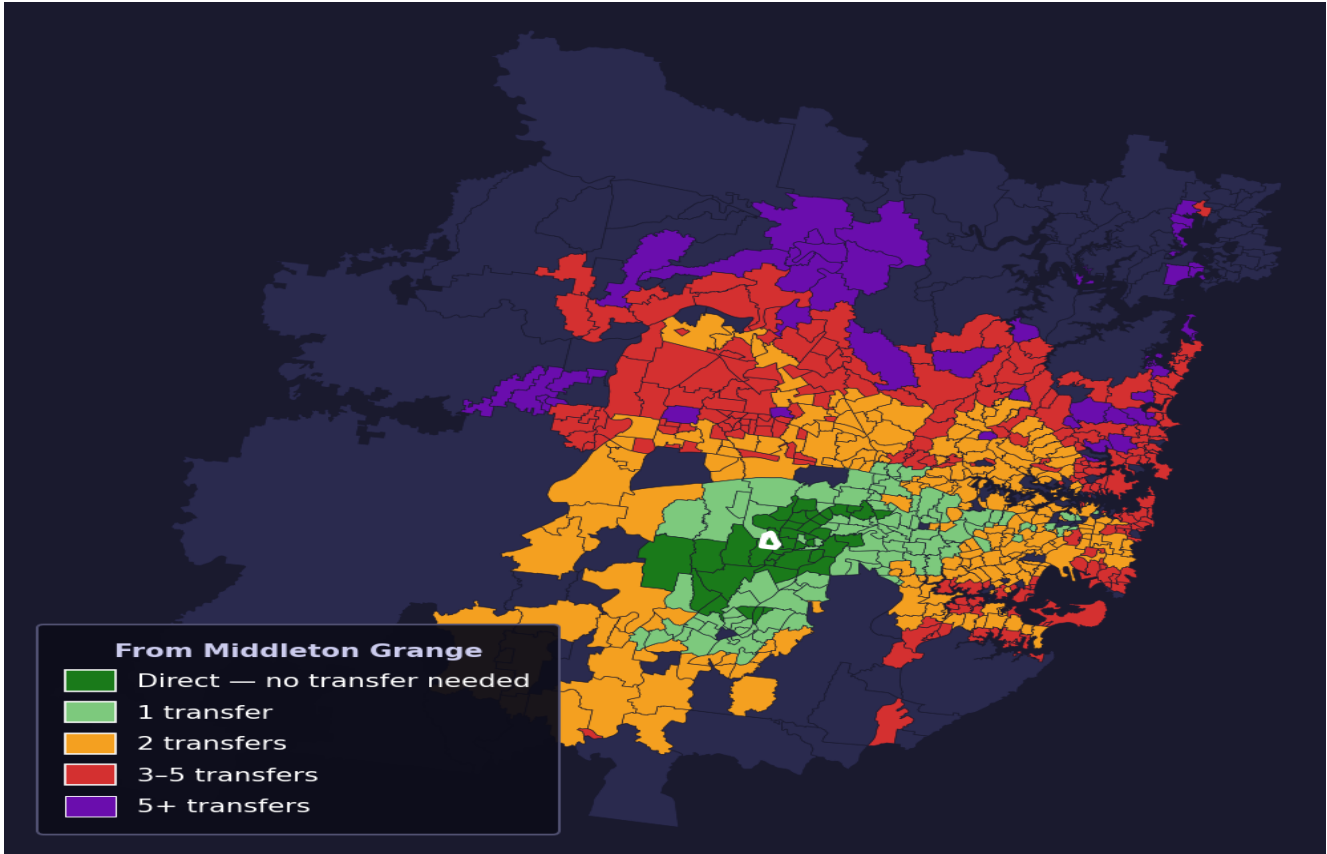

Middleton Grange

Rank #707 of 781 suburbs

<p>Composite 47_{/100}</p>	<p>Journey Quality 11_{/100}</p>	<p>Cost Efficiency 99_{/100}</p>	<p>Connectivity 58_{/100}</p>
--	--	--	---

Direct (0 transfers)	40 of 781
1 transfer	100 of 781
2 transfers	237 of 781
3-5 transfers	226 of 781
5+ transfers	177 of 781

Destination	Time	Single Trip	Weekly
Sydney CBD	170 min	\$9.54	\$50.00/wk
Parramatta	88 min	\$5.17	\$50.00/wk
Sydney Airport	228 min	\$10.68	
Macquarie Park	135 min	\$7.20	\$50.00/wk
Olympic Park	167 min	\$7.45	\$50.00/wk