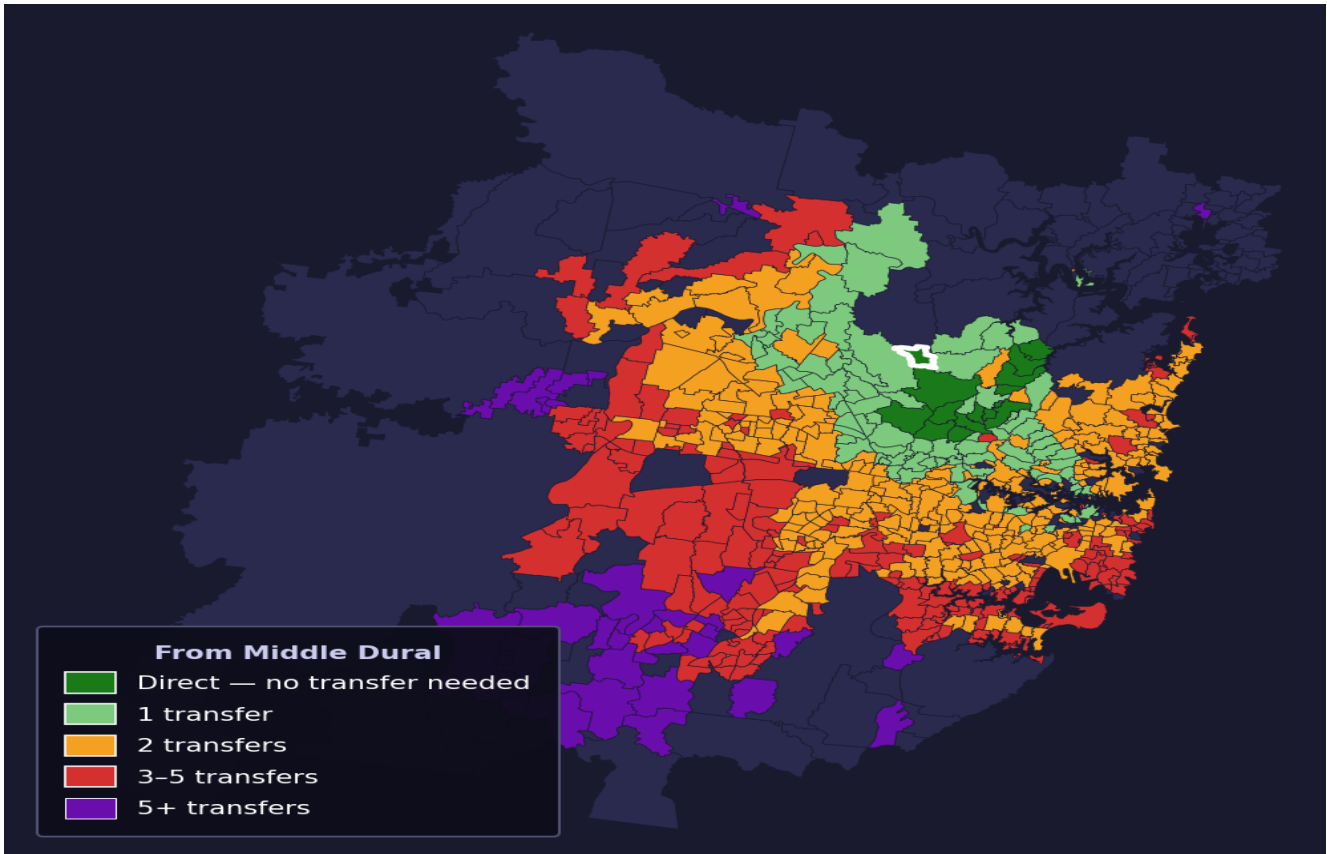

Middle Dural

Rank #357 of 781 suburbs

Composite 64 _{/100}	Journey Quality 56 _{/100}	Cost Efficiency 86 _{/100}	Connectivity 57 _{/100}
---	---	---	--

Direct (0 transfers)	14 of 781
1 transfer	88 of 781
2 transfers	301 of 781
3-5 transfers	207 of 781
5+ transfers	170 of 781

Destination	Time	Single Trip	Weekly
Sydney CBD	87 min	\$5.90	\$50.00/wk
Parramatta	95 min	\$5.87	\$47.14/wk
Sydney Airport	159 min	\$7.40	
Macquarie Park	72 min	\$5.41	\$49.21/wk
Olympic Park	123 min	\$7.64	\$50.00/wk