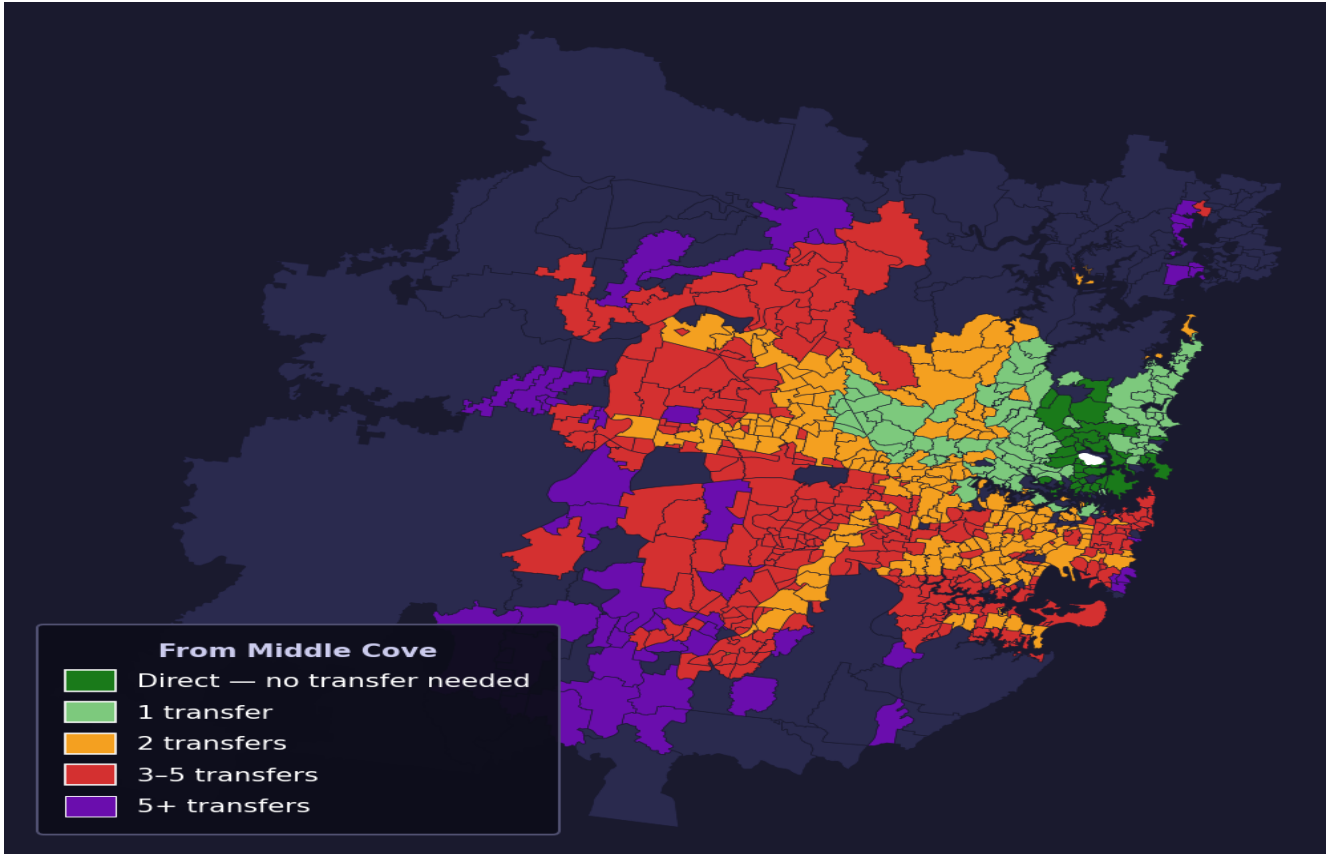

Middle Cove

Rank #218 of 781 suburbs

Composite 70 _{/100}	Journey Quality 81 _{/100}	Cost Efficiency 68 _{/100}	Connectivity 56 _{/100}
---	---	---	--

Direct (0 transfers)	38 of 781
1 transfer	91 of 781
2 transfers	191 of 781
3-5 transfers	276 of 781
5+ transfers	184 of 781

Destination	Time	Single Trip	Weekly
Sydney CBD	41 min	\$4.09	\$40.92/wk
Parramatta	114 min	\$8.15	\$50.00/wk
Sydney Airport	144 min	\$6.44	
Macquarie Park	66 min	\$4.90	\$49.00/wk
Olympic Park	143 min	\$7.84	\$50.00/wk