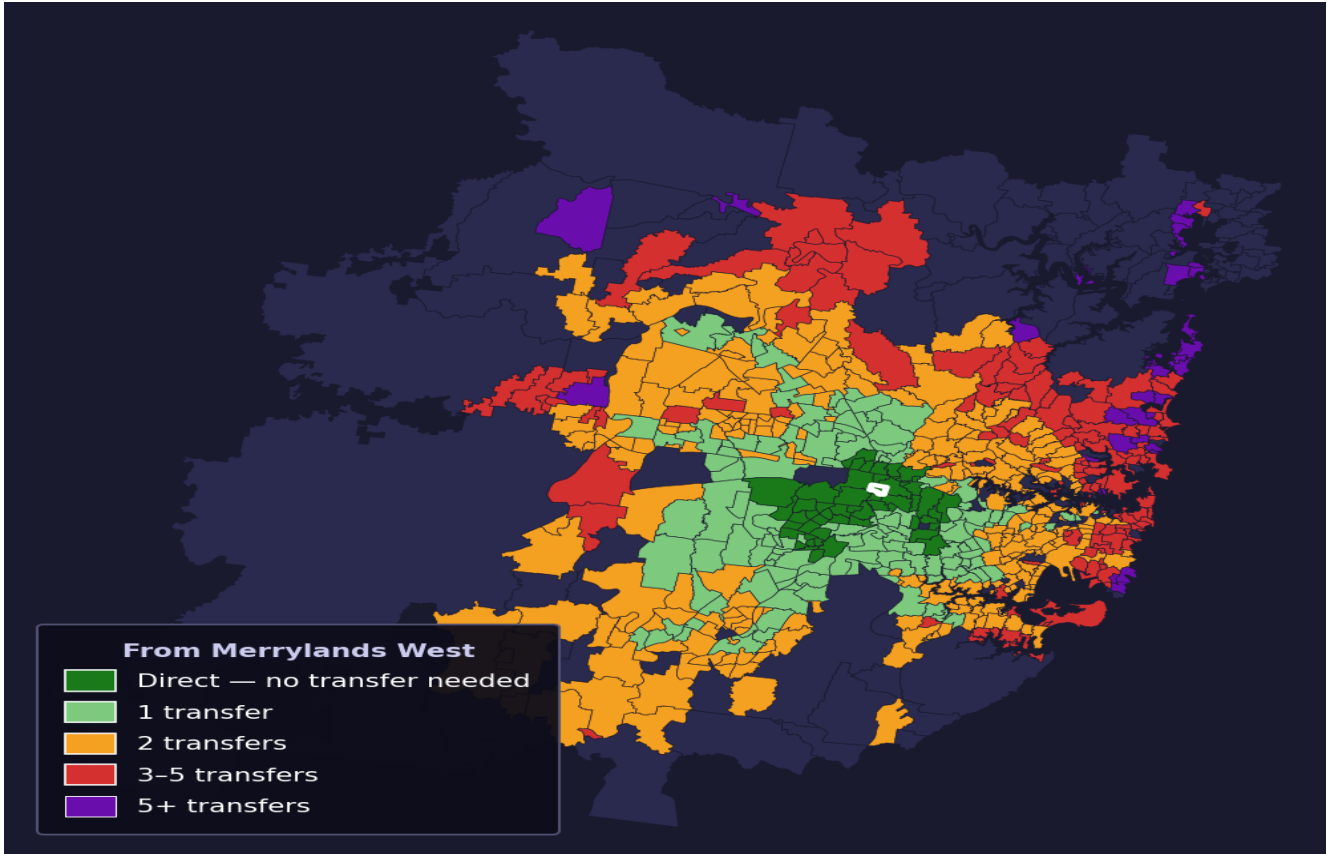

Merrylands West

Rank #415 of 781 suburbs

Composite 61 /100	Journey Quality 40 /100	Cost Efficiency 93 /100	Connectivity 65 /100
------------------------------------	--	--	---------------------------------------

Direct (0 transfers)	53 of 781
1 transfer	140 of 781
2 transfers	280 of 781
3-5 transfers	143 of 781
5+ transfers	164 of 781

Destination	Time	Single Trip	Weekly
Sydney CBD	116 min	\$7.45	\$50.00/wk
Parramatta	31 min	\$3.20	\$32.02/wk
Sydney Airport	166 min	\$7.98	
Macquarie Park	78 min	\$5.23	\$50.00/wk
Olympic Park	143 min	\$7.76	\$50.00/wk