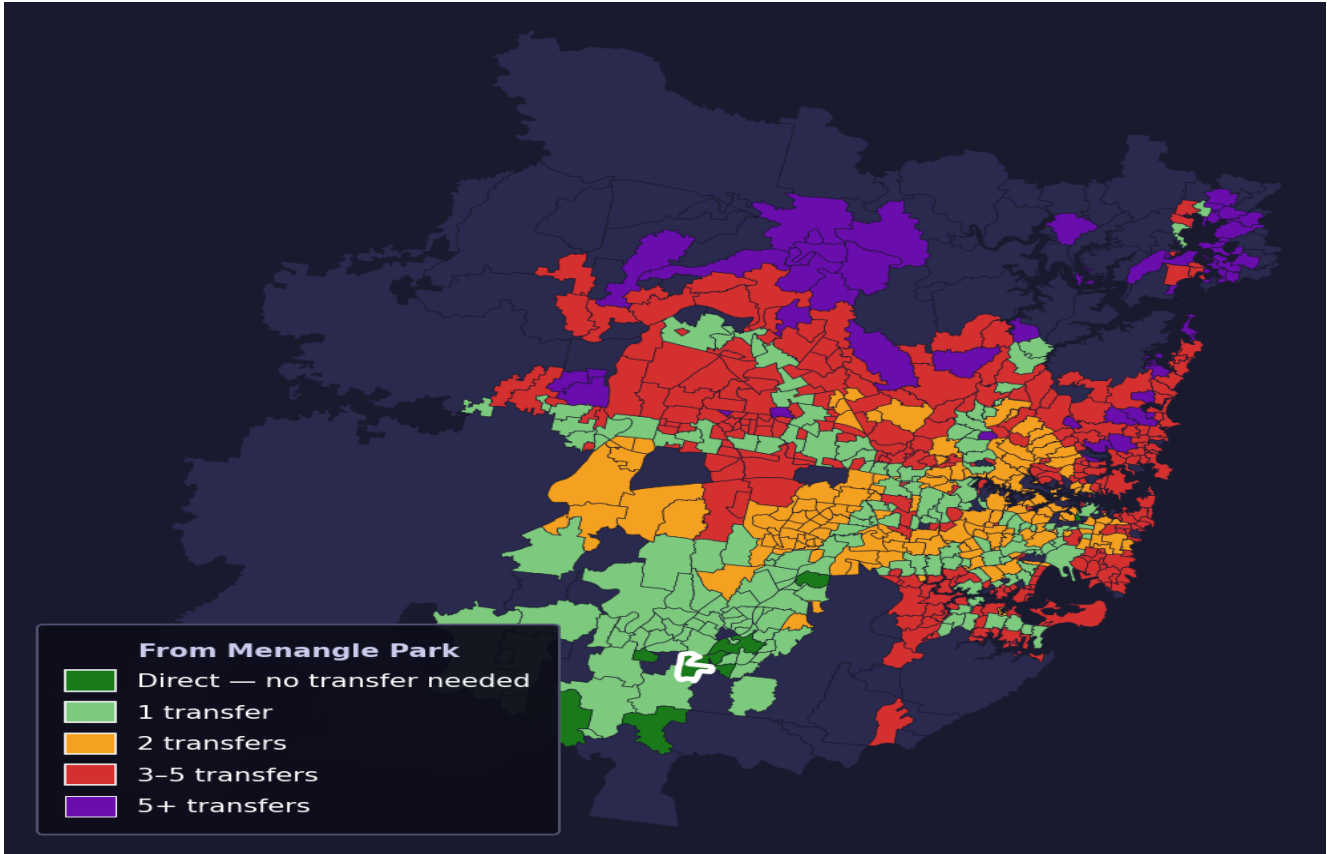

# Menangle Park

Rank #507 of 781 suburbs

<b>Composite</b> <b>56</b> /100	<b>Journey Quality</b> <b>33</b> /100	<b>Cost Efficiency</b> <b>95</b> /100	<b>Connectivity</b> <b>59</b> /100
------------------------------------	--	--	---------------------------------------

<b>Direct (0 transfers)</b>	<b>9 of 781</b>
<b>1 transfer</b>	<b>171 of 781</b>
<b>2 transfers</b>	<b>160 of 781</b>
<b>3-5 transfers</b>	<b>279 of 781</b>
<b>5+ transfers</b>	<b>161 of 781</b>

Destination	Time	Single Trip	Weekly
Sydney CBD	129 min	\$5.06	\$50.00/wk
Parramatta	199 min	\$7.09	\$50.00/wk
Sydney Airport	174 min	\$7.09	
Macquarie Park	191 min	\$7.09	\$50.00/wk
Olympic Park	128 min	\$6.93	\$50.00/wk