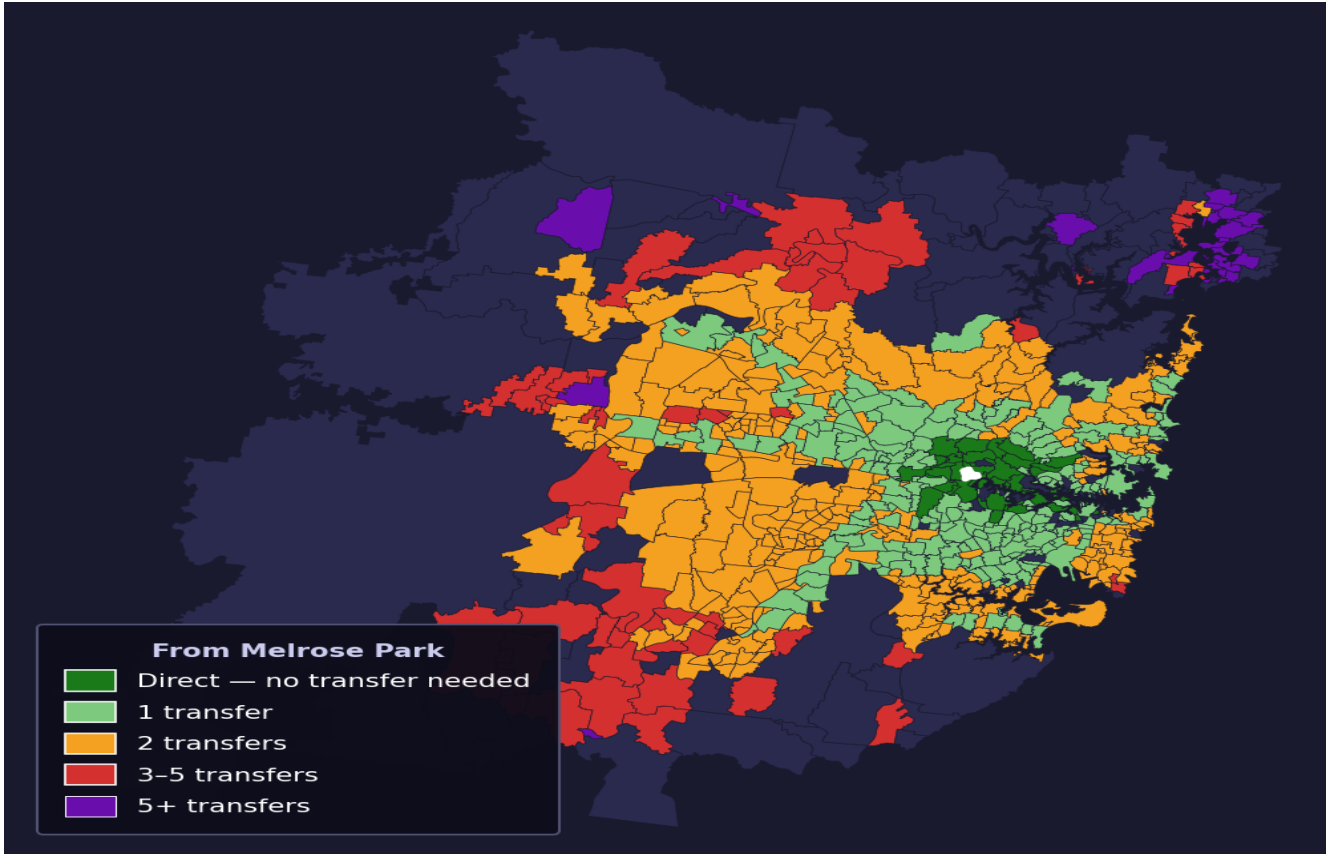

Melrose Park

Rank #126 of 781 suburbs

Composite 74 _{/100}	Journey Quality 72 _{/100}	Cost Efficiency 78 _{/100}	Connectivity 75 _{/100}
---	---	---	--

Direct (0 transfers)	47 of 781
1 transfer	227 of 781
2 transfers	317 of 781
3-5 transfers	64 of 781
5+ transfers	125 of 781

Destination	Time	Single Trip	Weekly
Sydney CBD	59 min	\$6.71	\$45.15/wk
Parramatta	60 min	\$6.64	\$42.93/wk
Sydney Airport	156 min	\$9.65	
Macquarie Park	58 min	\$6.83	\$46.40/wk
Olympic Park	60 min	\$4.92	\$40.45/wk