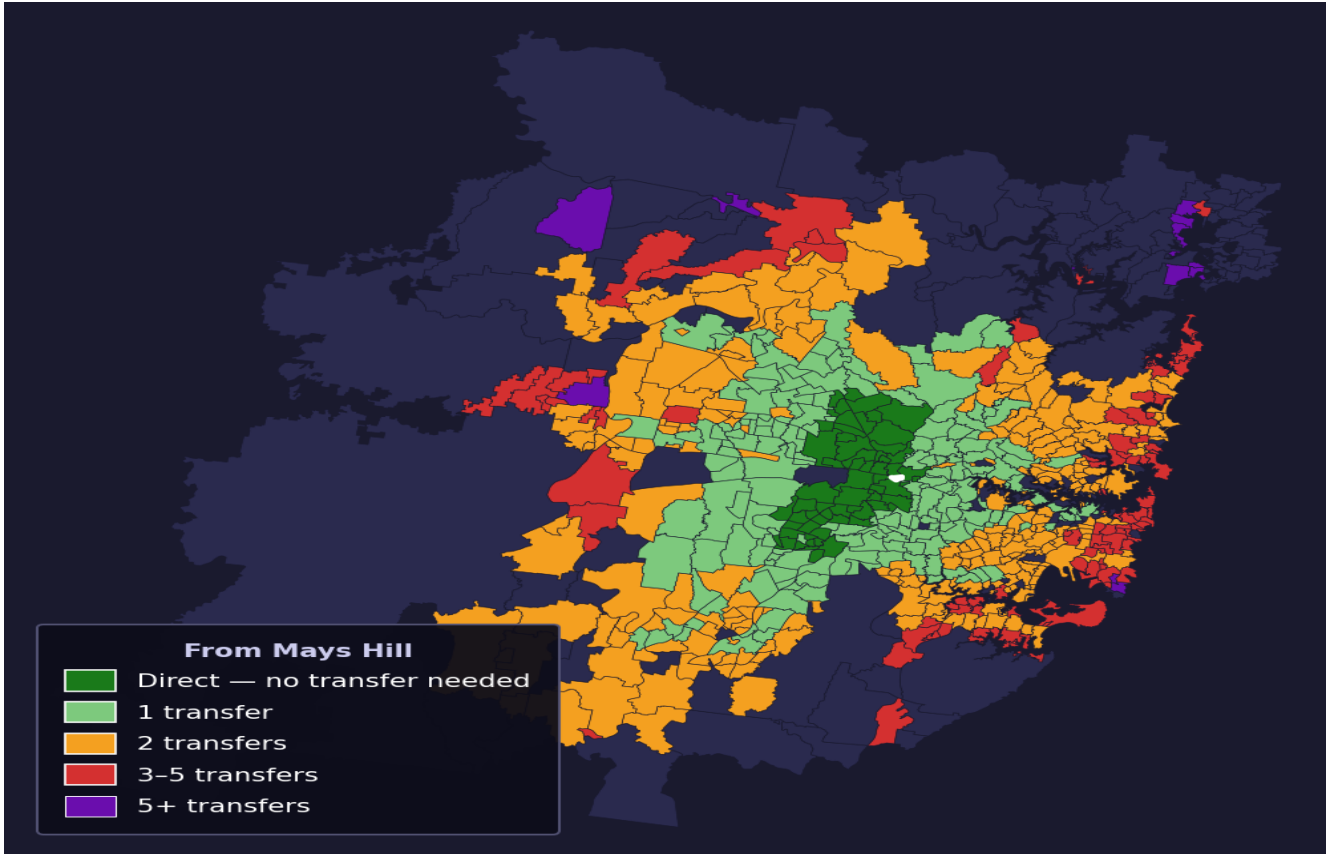

Mays Hill

Rank #342 of 781 suburbs

Composite 65 _{/100}	Journey Quality 46 _{/100}	Cost Efficiency 91 _{/100}	Connectivity 71 _{/100}
-----------------------------------------------	-----------------------------------------------------	-----------------------------------------------------	--------------------------------------------------

Direct (0 transfers)	64 of 781
1 transfer	193 of 781
2 transfers	274 of 781
3-5 transfers	111 of 781
5+ transfers	138 of 781

Destination	Time	Single Trip	Weekly
Sydney CBD	106 min	\$5.66	\$50.00/wk
Parramatta	17 min	\$2.31	\$23.10/wk
Sydney Airport	147 min	\$6.78	
Macquarie Park	101 min	\$6.65	\$50.00/wk
Olympic Park	71 min	\$4.91	\$44.72/wk