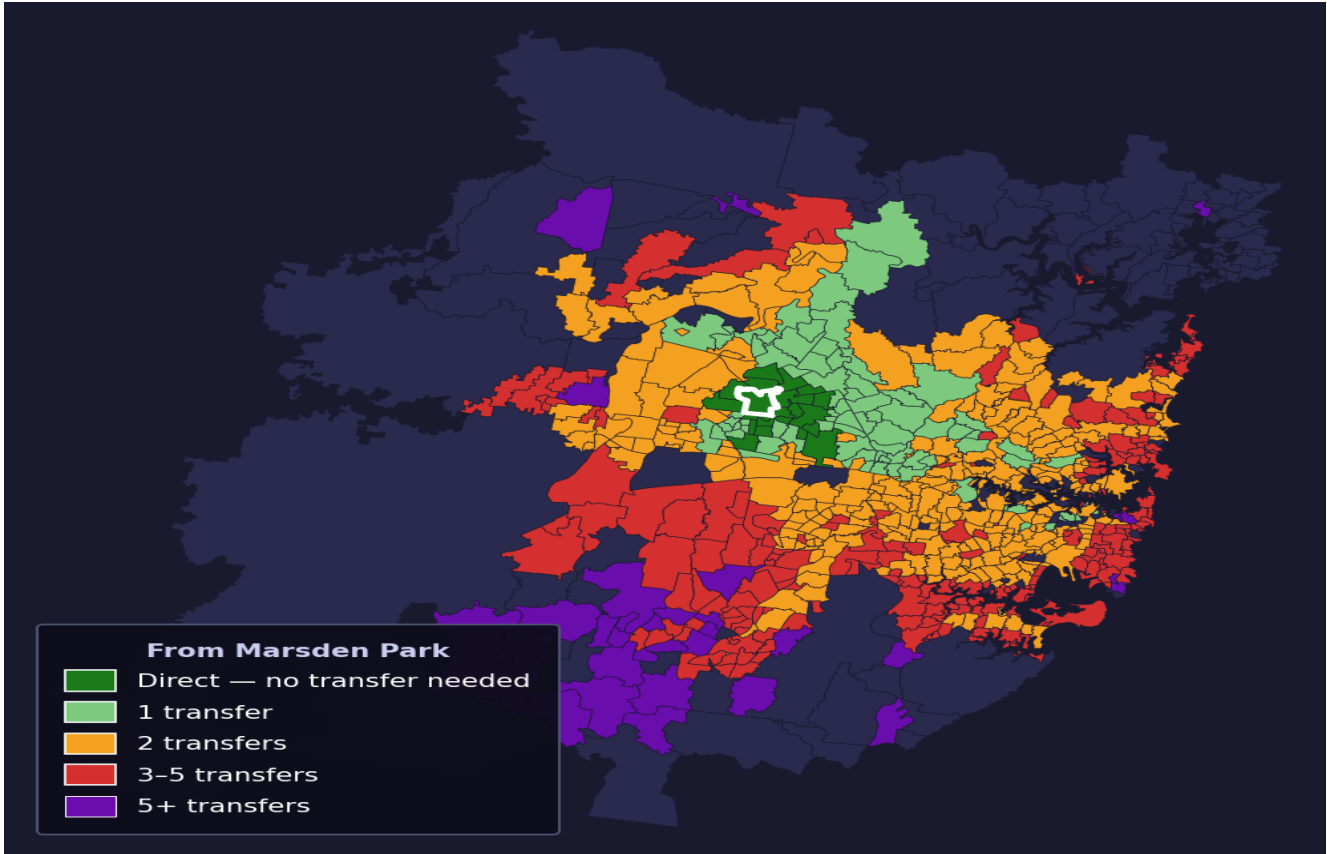

Marsden Park

Rank #474 of 781 suburbs

Composite 58 /100	Journey Quality 38 /100	Cost Efficiency 93 /100	Connectivity 57 /100
------------------------------------	--	--	---------------------------------------

Direct (0 transfers)	21 of 781
1 transfer	78 of 781
2 transfers	294 of 781
3-5 transfers	219 of 781
5+ transfers	168 of 781

Destination	Time	Single Trip	Weekly
Sydney CBD	120 min	\$8.35	\$50.00/wk
Parramatta	107 min	\$7.24	\$50.00/wk
Sydney Airport	191 min	\$10.27	
Macquarie Park	100 min	\$6.90	\$50.00/wk
Olympic Park	150 min	\$9.44	\$50.00/wk