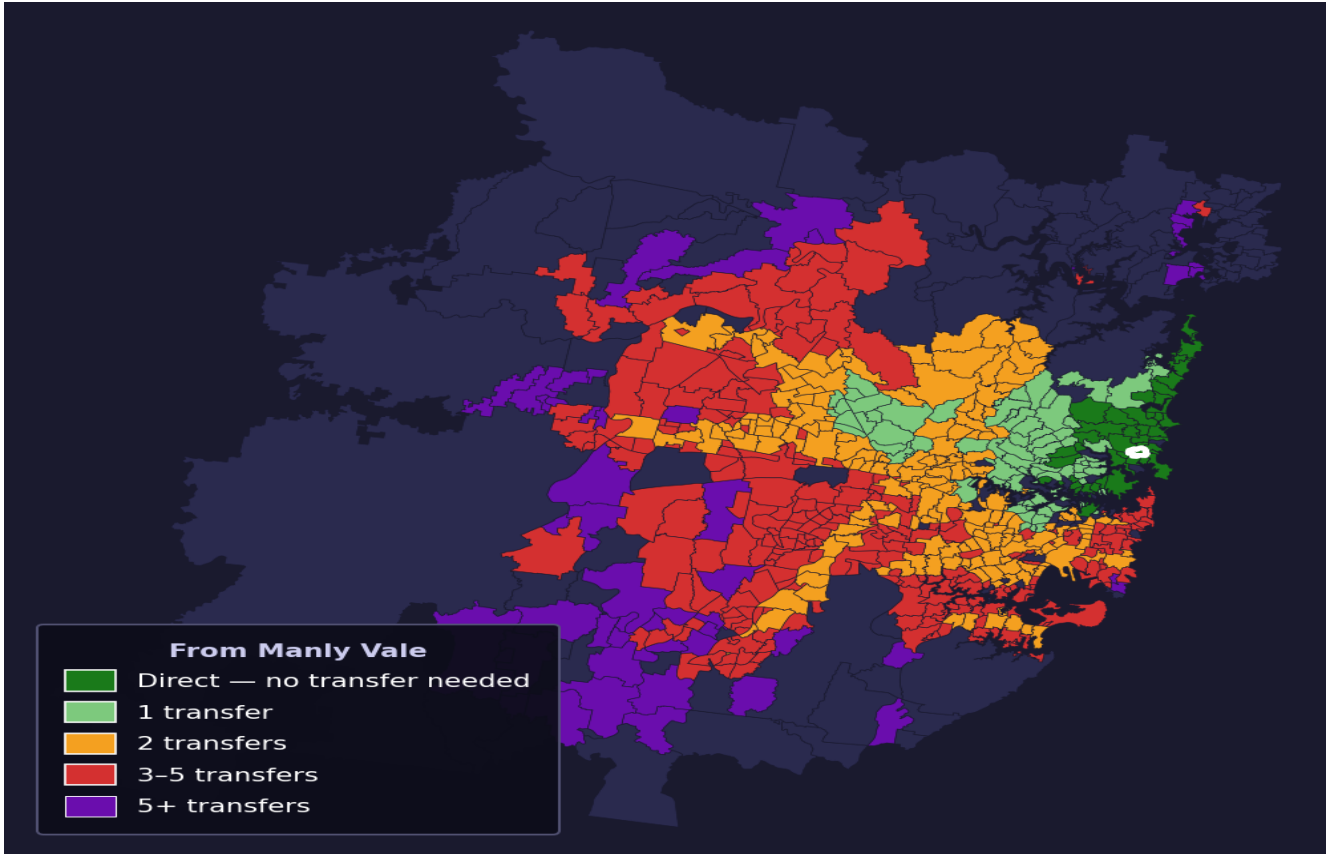

# Manly Vale

Rank #223 of 781 suburbs

<b>Composite</b> <b>70</b> <sub>/100</sub>	<b>Journey Quality</b> <b>78</b> <sub>/100</sub>	<b>Cost Efficiency</b> <b>72</b> <sub>/100</sub>	<b>Connectivity</b> <b>57</b> <sub>/100</sub>
---	---	---	--

<b>Direct (0 transfers)</b>	<b>50 of 781</b>
<b>1 transfer</b>	<b>86 of 781</b>
<b>2 transfers</b>	<b>190 of 781</b>
<b>3-5 transfers</b>	<b>271 of 781</b>
<b>5+ transfers</b>	<b>183 of 781</b>

Destination	Time	Single Trip	Weekly
Sydney CBD	47 min	\$4.28	<b>\$42.78/wk</b>
Parramatta	114 min	\$8.32	<b>\$50.00/wk</b>
Sydney Airport	150 min	\$7.31	
Macquarie Park	80 min	\$5.97	<b>\$50.00/wk</b>
Olympic Park	144 min	\$7.96	<b>\$50.00/wk</b>