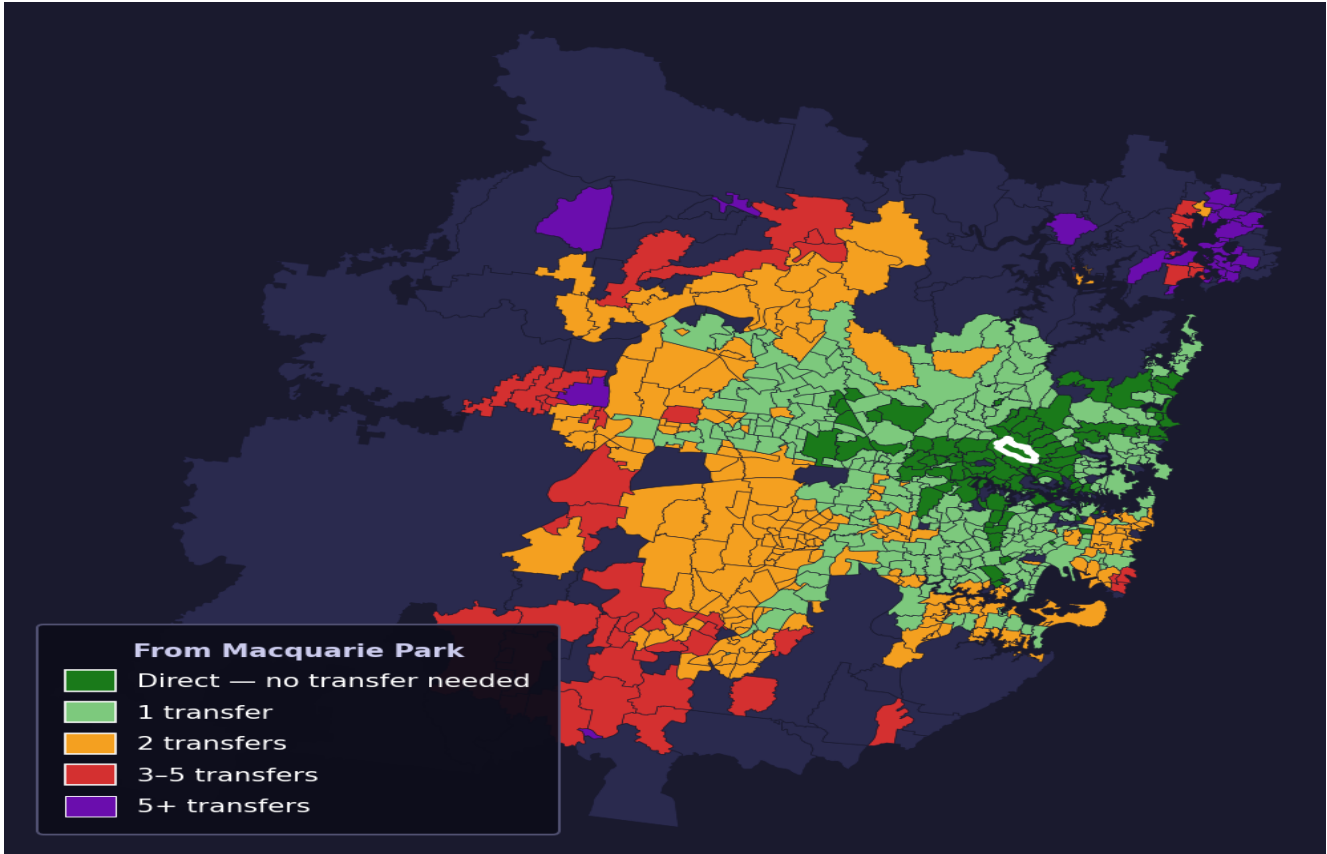

Macquarie Park

Rank #39 of 781 suburbs

Composite 78 _{/100}	Journey Quality 87 _{/100}	Cost Efficiency 59 _{/100}	Connectivity 81 _{/100}
---	---	---	--

Direct (0 transfers)	98 of 781
1 transfer	283 of 781
2 transfers	217 of 781
3-5 transfers	55 of 781
5+ transfers	127 of 781

Destination	Time	Single Trip	Weekly
Sydney CBD	31 min	\$3.76	\$37.60/wk
Parramatta	61 min	\$4.50	\$44.80/wk
Sydney Airport	140 min	\$6.87	
Macquarie Park	18 min	\$2.45	\$24.54/wk
Olympic Park	62 min	\$4.51	\$44.72/wk