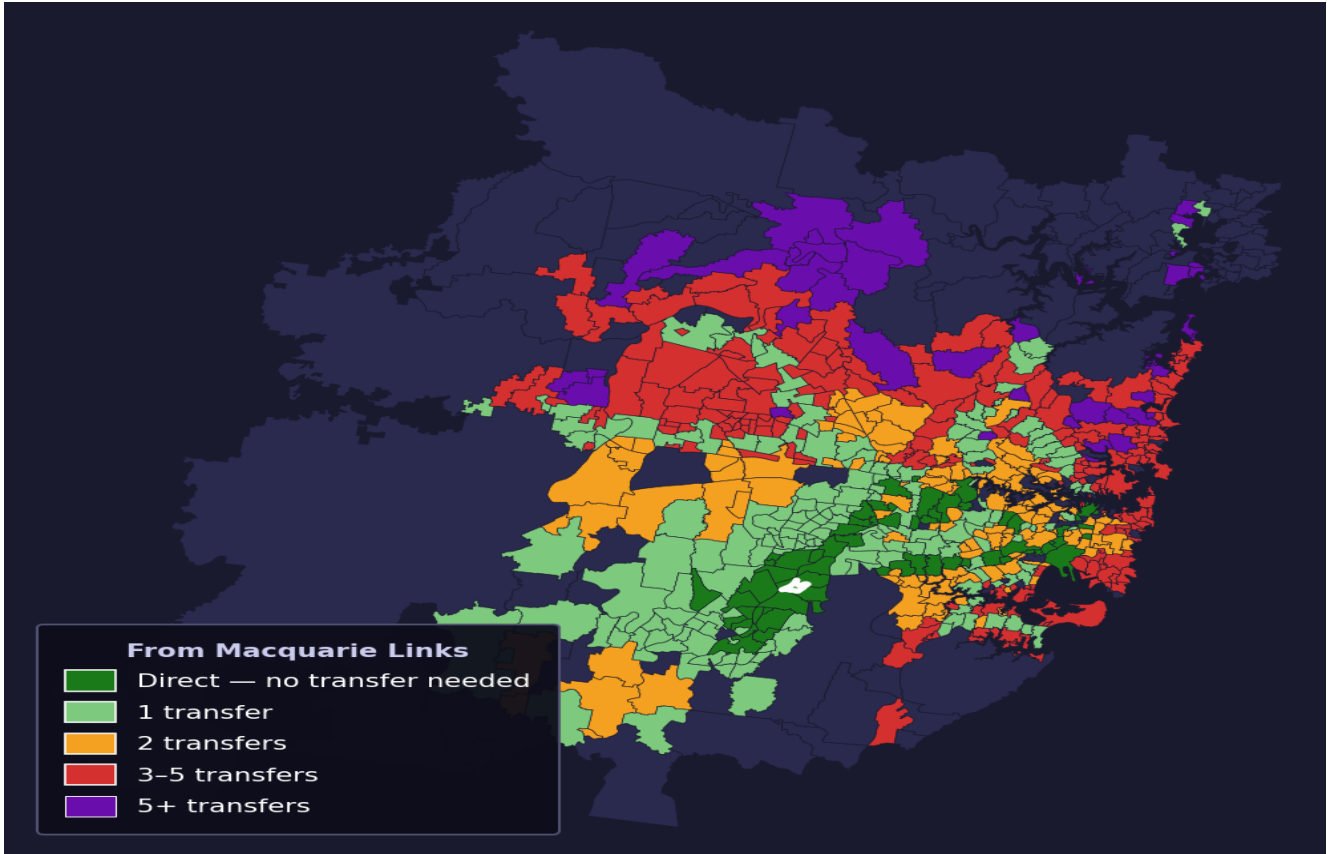

# Macquarie Links

Rank #610 of 781 suburbs

<b>Composite</b> <b>52</b> /100	<b>Journey Quality</b> <b>18</b> /100	<b>Cost Efficiency</b> <b>98</b> /100	<b>Connectivity</b> <b>65</b> /100
------------------------------------	--	--	---------------------------------------

<b>Direct (0 transfers)</b>	<b>66 of 781</b>
<b>1 transfer</b>	<b>183 of 781</b>
<b>2 transfers</b>	<b>148 of 781</b>
<b>3-5 transfers</b>	<b>214 of 781</b>
<b>5+ transfers</b>	<b>169 of 781</b>

Destination	Time	Single Trip	Weekly
Sydney CBD	157 min	\$7.34	<b>\$48.68/wk</b>
Parramatta	124 min	\$6.53	<b>\$50.00/wk</b>
Sydney Airport	182 min	\$7.99	
Macquarie Park	171 min	\$8.56	<b>\$50.00/wk</b>
Olympic Park	128 min	\$6.89	<b>\$50.00/wk</b>