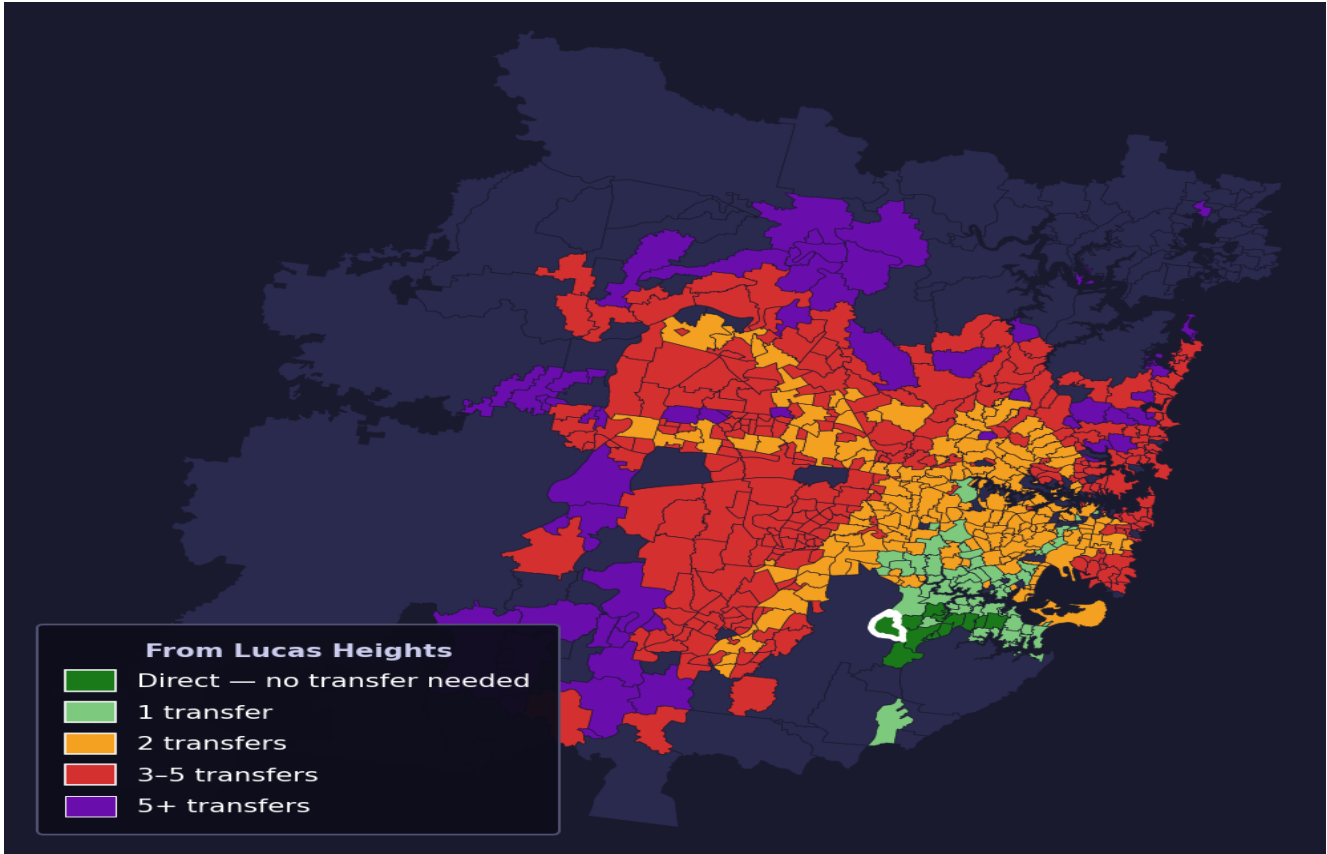

Lucas Heights

Rank #584 of 781 suburbs

Composite 53 _{/100}	Journey Quality 31 _{/100}	Cost Efficiency 96 _{/100}	Connectivity 50 _{/100}
---	---	---	--

Direct (0 transfers)	11 of 781
1 transfer	61 of 781
2 transfers	210 of 781
3-5 transfers	300 of 781
5+ transfers	198 of 781

Destination	Time	Single Trip	Weekly
Sydney CBD	133 min	\$7.30	\$48.35/wk
Parramatta	126 min	\$6.59	\$50.00/wk
Sydney Airport	116 min	\$5.65	
Macquarie Park	165 min	\$7.99	\$50.00/wk
Olympic Park	138 min	\$7.54	\$49.99/wk