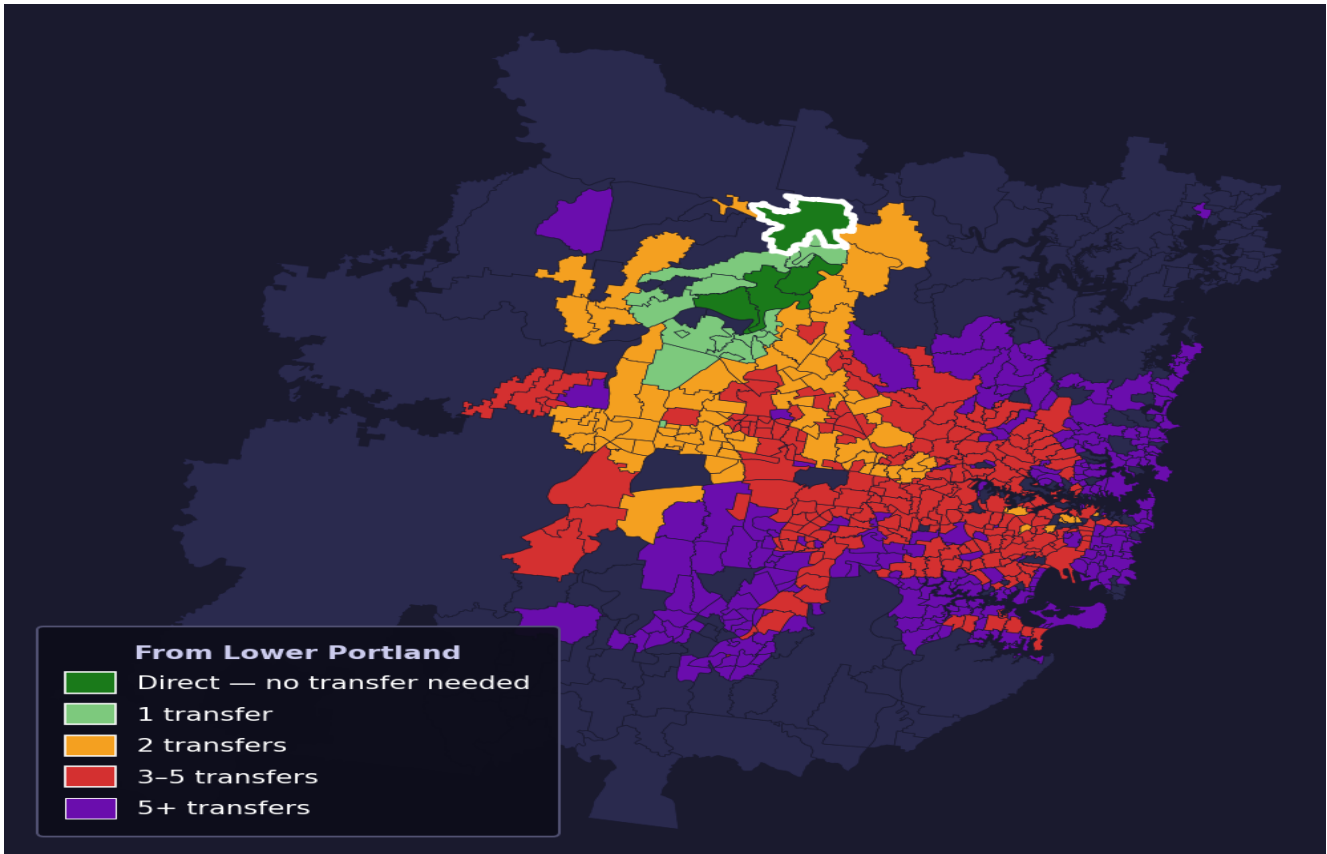

Lower Portland

Rank #632 of 781 suburbs

Composite 50 /100	Journey Quality 38 /100	Cost Efficiency 96 /100	Connectivity 32 /100
------------------------------------	--	--	---------------------------------------

Direct (0 transfers)	3 of 781
1 transfer	18 of 781
2 transfers	82 of 781
3-5 transfers	255 of 781
5+ transfers	422 of 781

Destination	Time	Single Trip	Weekly
Sydney CBD	120 min	\$5.59	\$44.13/wk
Parramatta	96 min	\$4.89	\$44.13/wk
Sydney Airport	175 min	\$7.17	
Macquarie Park	136 min	\$6.89	\$50.00/wk
Olympic Park	150 min	\$9.70	\$50.00/wk