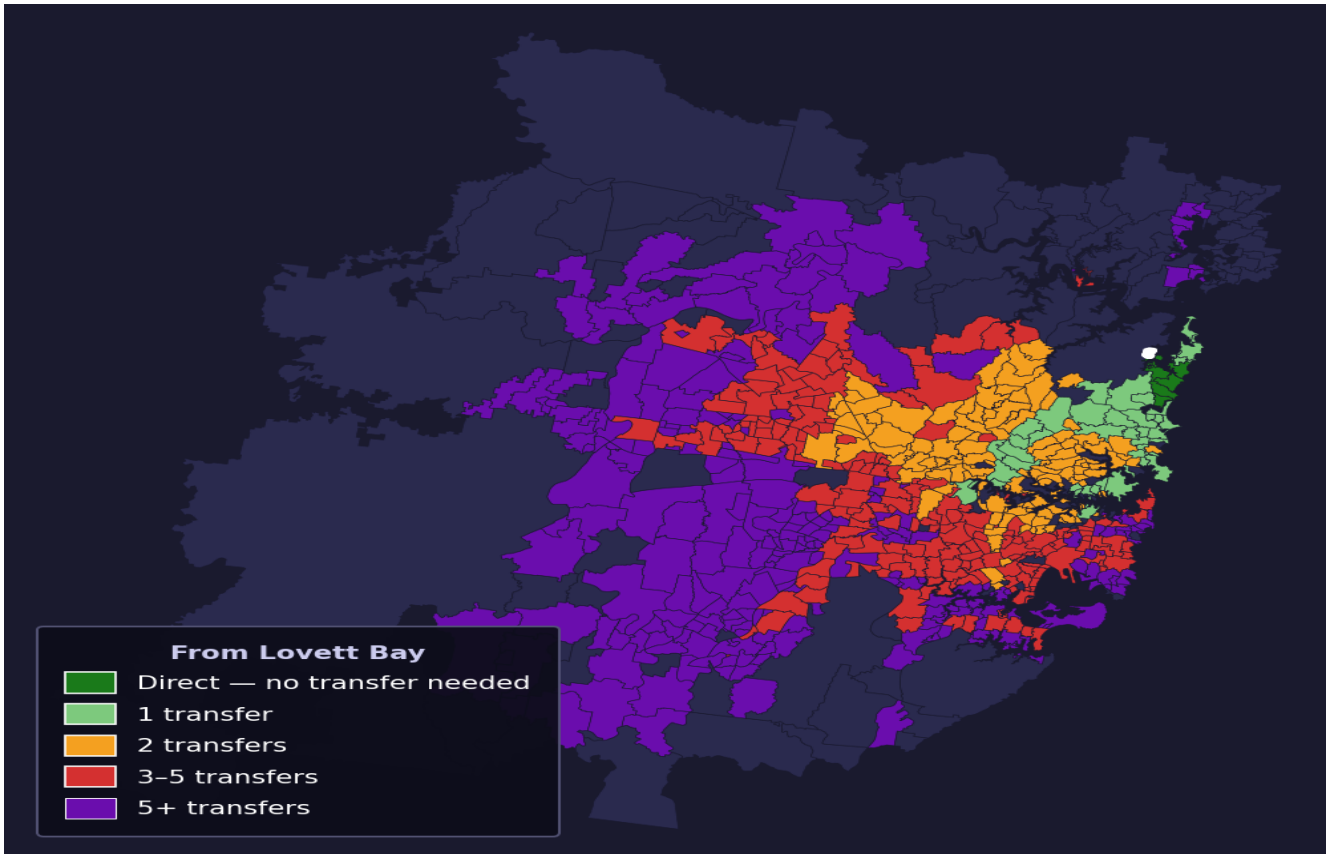

Lovett Bay

Rank #667 of 781 suburbs

Composite 49 /100	Journey Quality 30 /100	Cost Efficiency 95 /100	Connectivity 40 /100
------------------------------------	--	--	---------------------------------------

Direct (0 transfers)	9 of 781
1 transfer	48 of 781
2 transfers	133 of 781
3-5 transfers	203 of 781
5+ transfers	387 of 781

Destination	Time	Single Trip	Weekly
Sydney CBD	136 min	\$7.81	\$50.00/wk
Parramatta	224 min	\$11.69	\$50.00/wk
Sydney Airport	220 min	\$9.95	
Macquarie Park	181 min	\$10.57	\$50.00/wk
Olympic Park	174 min	\$13.39	\$50.00/wk