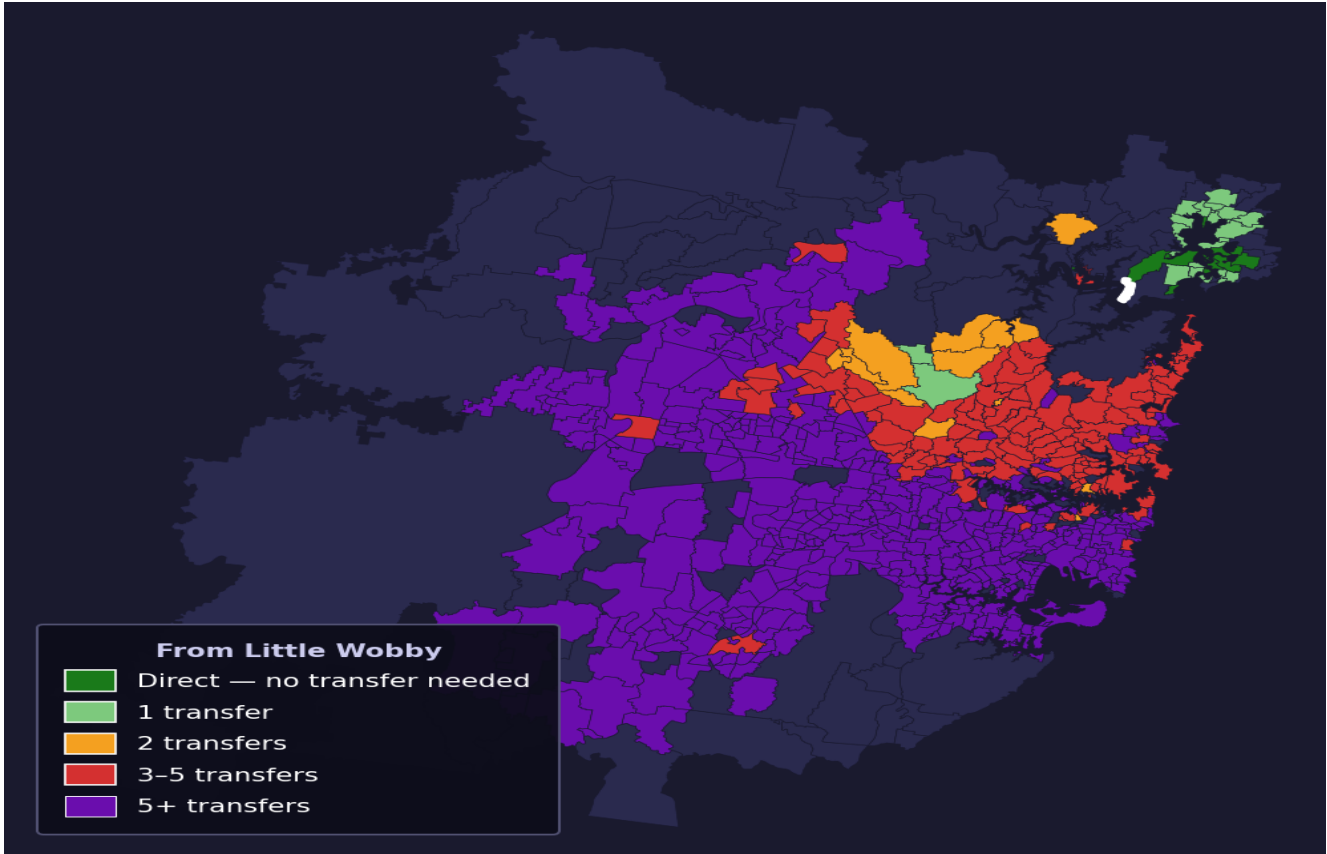

Little Wobby

Rank #711 of 781 suburbs

Composite 47 _{/100}	Journey Quality 34 _{/100}	Cost Efficiency 94 _{/100}	Connectivity 27 _{/100}
---	---	---	--

Direct (0 transfers)	12 of 781
1 transfer	23 of 781
2 transfers	13 of 781
3-5 transfers	145 of 781
5+ transfers	587 of 781

Destination	Time	Single Trip	Weekly
Sydney CBD	128 min	\$7.03	\$50.00/wk
Parramatta	213 min	\$10.95	\$50.00/wk
Sydney Airport	220 min	\$9.46	
Macquarie Park	163 min	\$9.09	\$50.00/wk
Olympic Park	180 min	\$13.95	\$50.00/wk