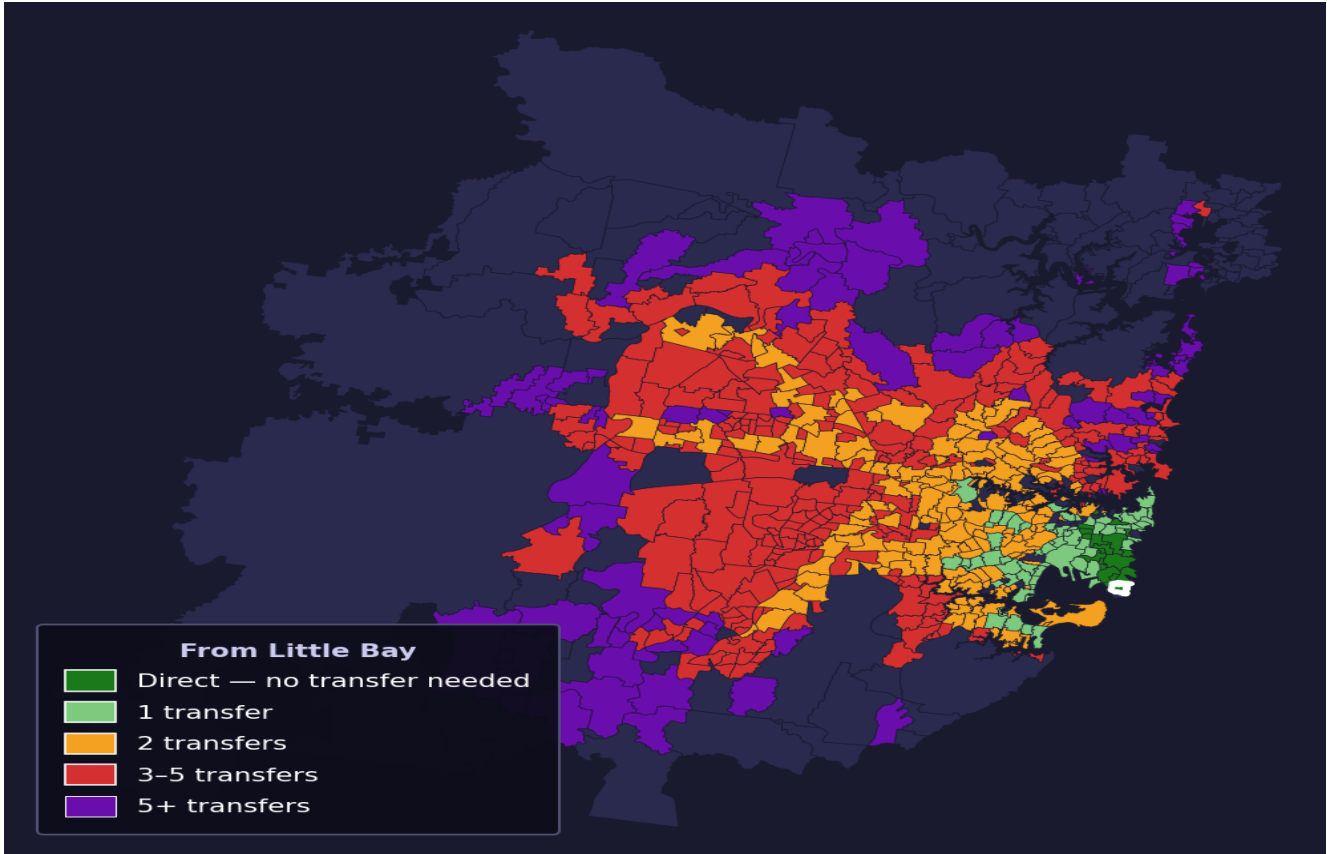

Little Bay

Rank #332 of 781 suburbs

Composite 65 _{/100}	Journey Quality 67 _{/100}	Cost Efficiency 79 _{/100}	Connectivity 50 _{/100}
---	---	---	--

Direct (0 transfers)	19 of 781
1 transfer	70 of 781
2 transfers	188 of 781
3-5 transfers	281 of 781
5+ transfers	222 of 781

Destination	Time	Single Trip	Weekly
Sydney CBD	66 min	\$5.23	\$50.00/wk
Parramatta	154 min	\$9.29	\$50.00/wk
Sydney Airport	75 min	\$4.28	
Macquarie Park	90 min	\$6.08	\$50.00/wk
Olympic Park	169 min	\$13.57	\$50.00/wk