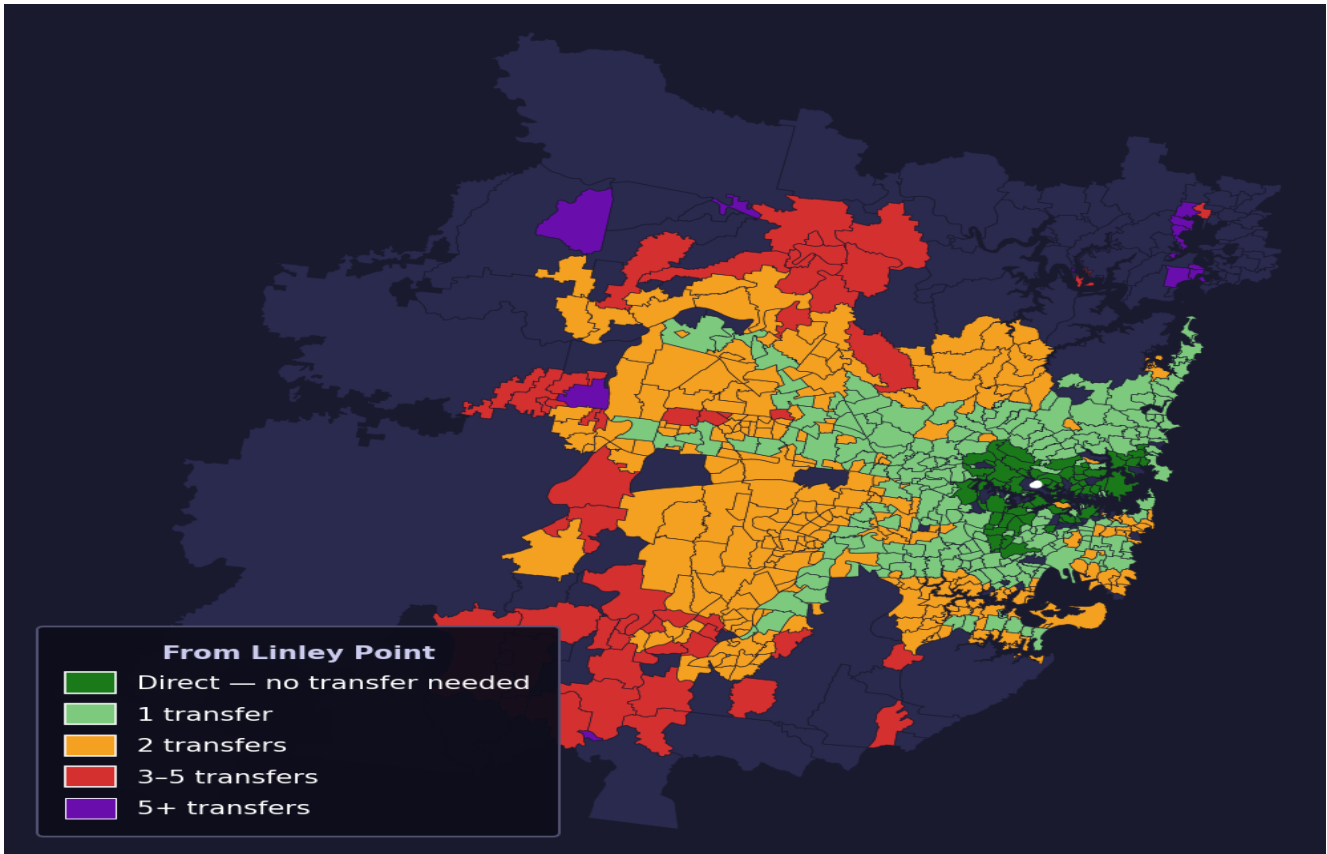

Linley Point

Rank #88 of 781 suburbs

Composite 76 _{/100}	Journey Quality 76 _{/100}	Cost Efficiency 74 _{/100}	Connectivity 76 _{/100}
---	---	---	--

Direct (0 transfers)	72 of 781
1 transfer	233 of 781
2 transfers	286 of 781
3-5 transfers	55 of 781
5+ transfers	134 of 781

Destination	Time	Single Trip	Weekly
Sydney CBD	50 min	\$4.34	\$43.08/wk
Parramatta	110 min	\$7.27	\$50.00/wk
Sydney Airport	132 min	\$6.53	
Macquarie Park	59 min	\$4.46	\$43.36/wk
Olympic Park	84 min	\$4.95	\$47.86/wk