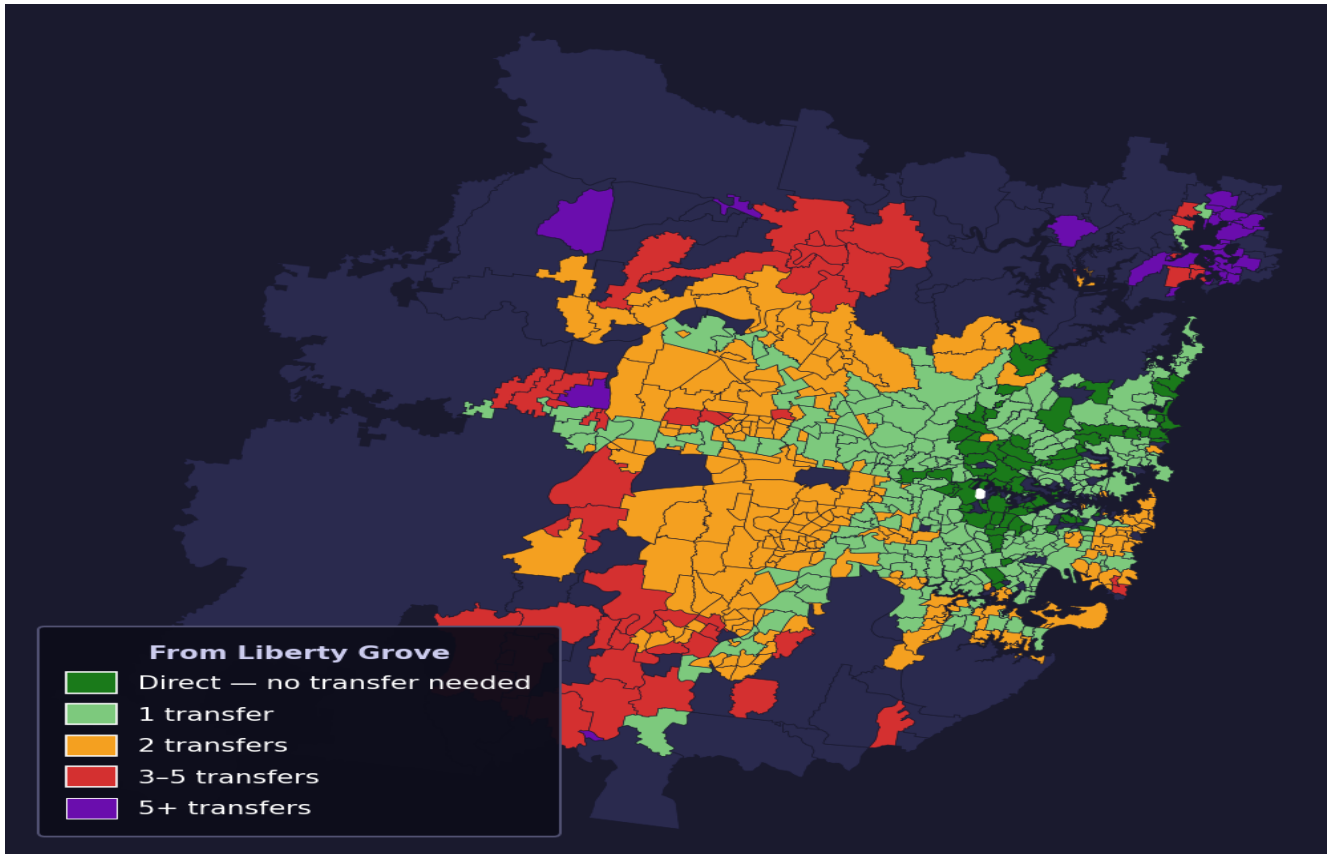

Liberty Grove

Rank #168 of 781 suburbs

Composite 72 _{/100}	Journey Quality 61 _{/100}	Cost Efficiency 85 _{/100}	Connectivity 79 _{/100}
---	---	---	--

Direct (0 transfers)	77 of 781
1 transfer	271 of 781
2 transfers	248 of 781
3-5 transfers	57 of 781
5+ transfers	127 of 781

Destination	Time	Single Trip	Weekly
Sydney CBD	78 min	\$5.50	\$48.06/wk
Parramatta	84 min	\$4.92	\$47.90/wk
Sydney Airport	120 min	\$5.94	
Macquarie Park	39 min	\$4.03	\$40.30/wk
Olympic Park	52 min	\$3.45	\$34.50/wk