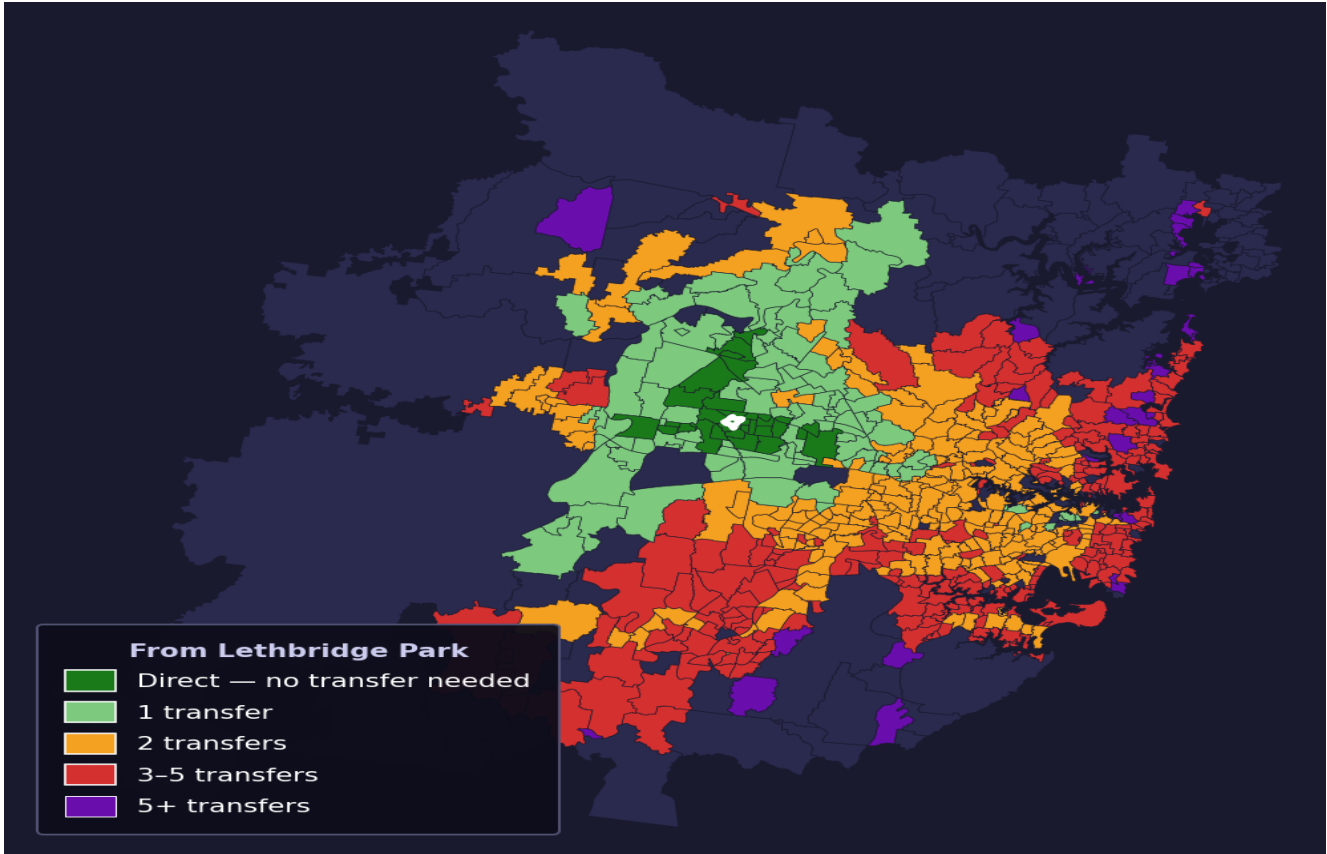

Lethbridge Park

Rank #679 of 781 suburbs

Composite 48 /100	Journey Quality 14 /100	Cost Efficiency 98 /100	Connectivity 58 /100
------------------------------------	--	--	---------------------------------------

Direct (0 transfers)	33 of 781
1 transfer	100 of 781
2 transfers	235 of 781
3-5 transfers	254 of 781
5+ transfers	158 of 781

Destination	Time	Single Trip	Weekly
Sydney CBD	165 min	\$7.26	\$50.00/wk
Parramatta	135 min	\$7.26	\$50.00/wk
Sydney Airport	216 min	\$9.35	
Macquarie Park	191 min	\$9.29	\$50.00/wk
Olympic Park	154 min	\$9.02	\$50.00/wk