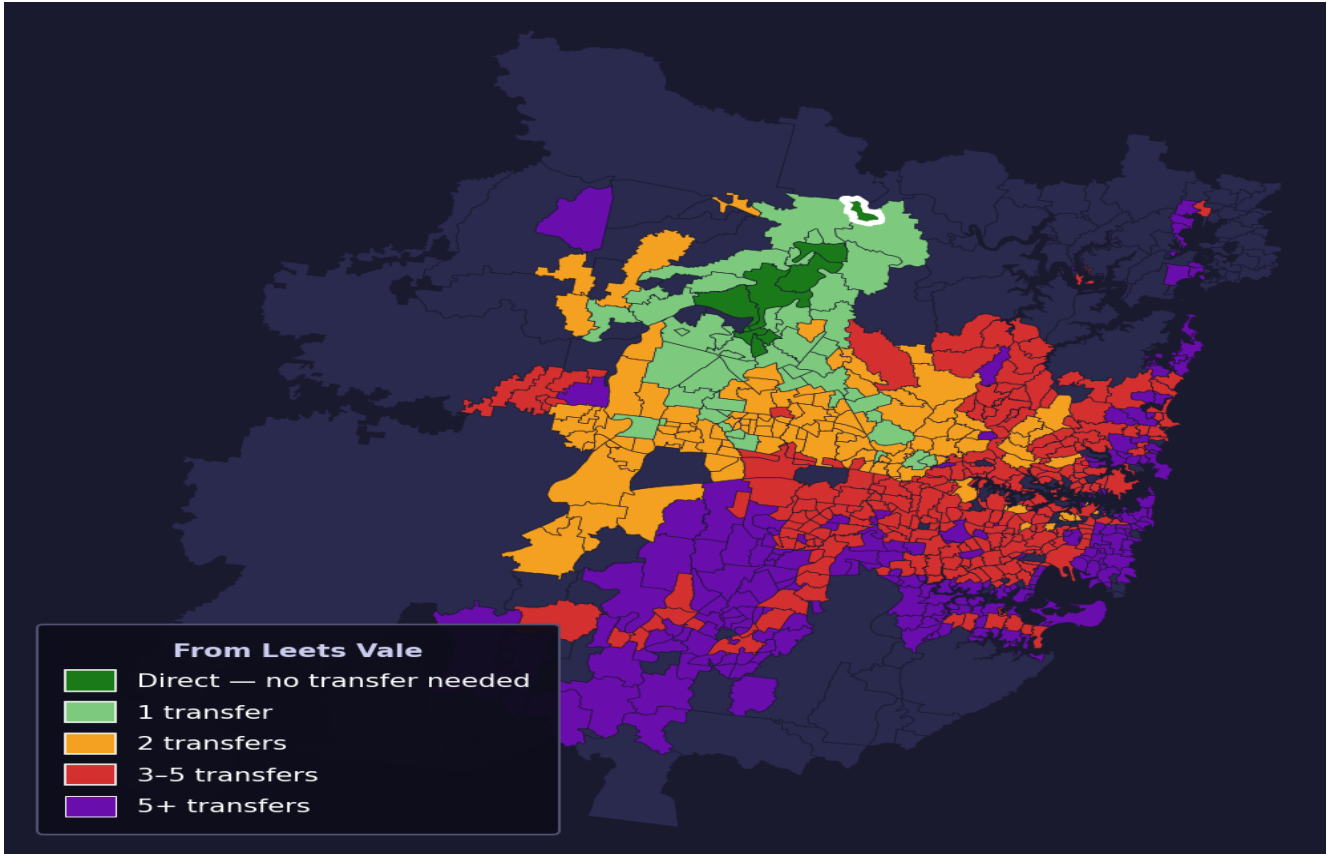

Leets Vale

Rank #571 of 781 suburbs

Composite 54 / ₁₀₀	Journey Quality 40 / ₁₀₀	Cost Efficiency 94 / ₁₀₀	Connectivity 40 / ₁₀₀
--	--	--	---

Direct (0 transfers)	7 of 781
1 transfer	46 of 781
2 transfers	116 of 781
3-5 transfers	268 of 781
5+ transfers	343 of 781

Destination	Time	Single Trip	Weekly
Sydney CBD	116 min	\$6.10	\$45.66/wk
Parramatta	93 min	\$5.16	\$45.66/wk
Sydney Airport	174 min	\$7.78	
Macquarie Park	123 min	\$6.72	\$50.00/wk
Olympic Park	148 min	\$9.61	\$50.00/wk