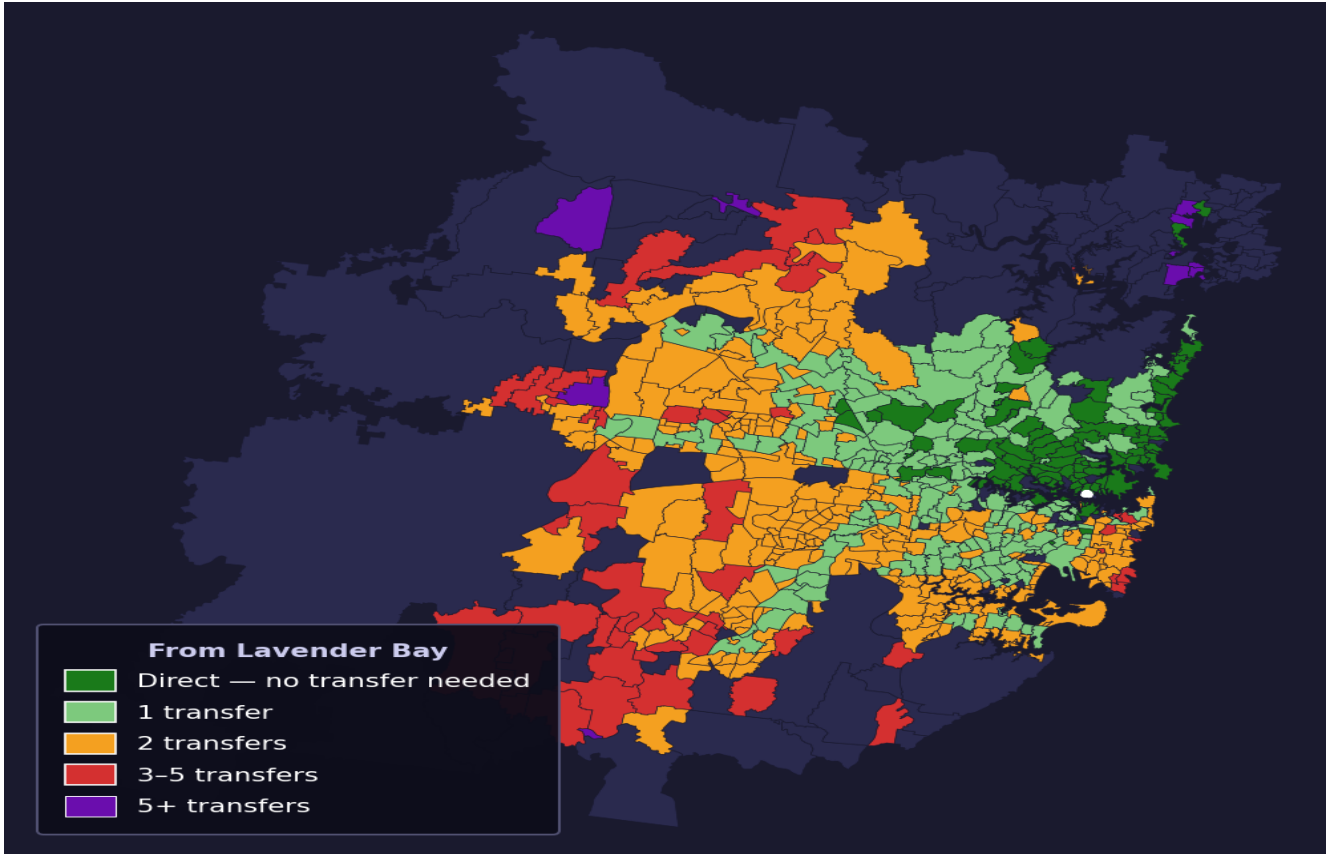

Lavender Bay

Rank #41 of 781 suburbs

Composite 78 _{/100}	Journey Quality 90 _{/100}	Cost Efficiency 56 _{/100}	Connectivity 77 _{/100}
---	---	---	--

Direct (0 transfers)	104 of 781
1 transfer	201 of 781
2 transfers	290 of 781
3-5 transfers	55 of 781
5+ transfers	130 of 781

Destination	Time	Single Trip	Weekly
Sydney CBD	25 min	\$3.15	\$31.54/wk
Parramatta	91 min	\$7.32	\$50.00/wk
Sydney Airport	120 min	\$5.75	
Macquarie Park	37 min	\$4.05	\$40.50/wk
Olympic Park	76 min	\$5.46	\$50.00/wk