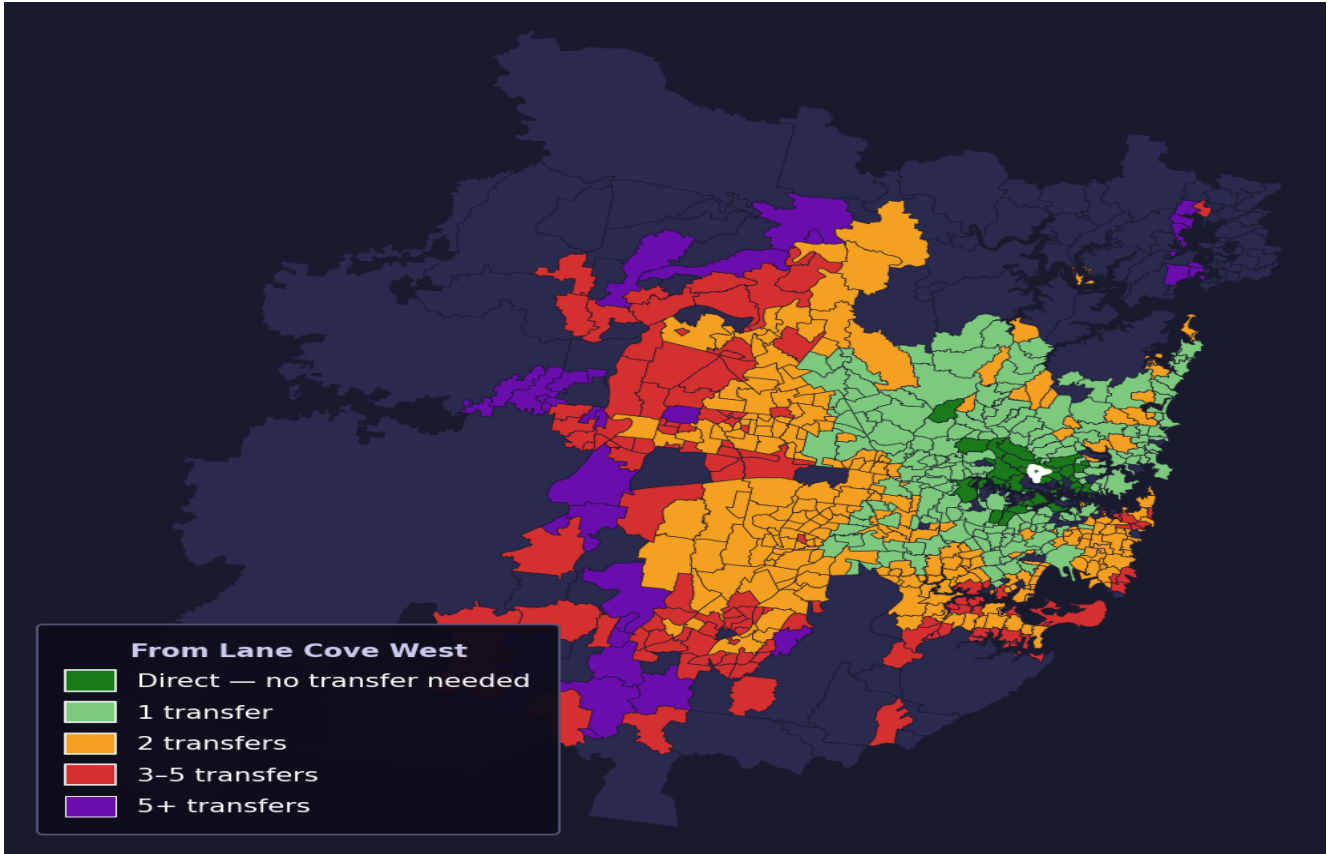

Lane Cove West

Rank #139 of 781 suburbs

Composite 73 _{/100}	Journey Quality 77 _{/100}	Cost Efficiency 73 _{/100}	Connectivity 67 _{/100}
---	---	---	--

Direct (0 transfers)	40 of 781
1 transfer	193 of 781
2 transfers	256 of 781
3-5 transfers	129 of 781
5+ transfers	162 of 781

Destination	Time	Single Trip	Weekly
Sydney CBD	48 min	\$4.24	\$42.38/wk
Parramatta	98 min	\$6.09	\$50.00/wk
Sydney Airport	137 min	\$6.95	
Macquarie Park	45 min	\$3.76	\$37.58/wk
Olympic Park	70 min	\$4.44	\$44.10/wk