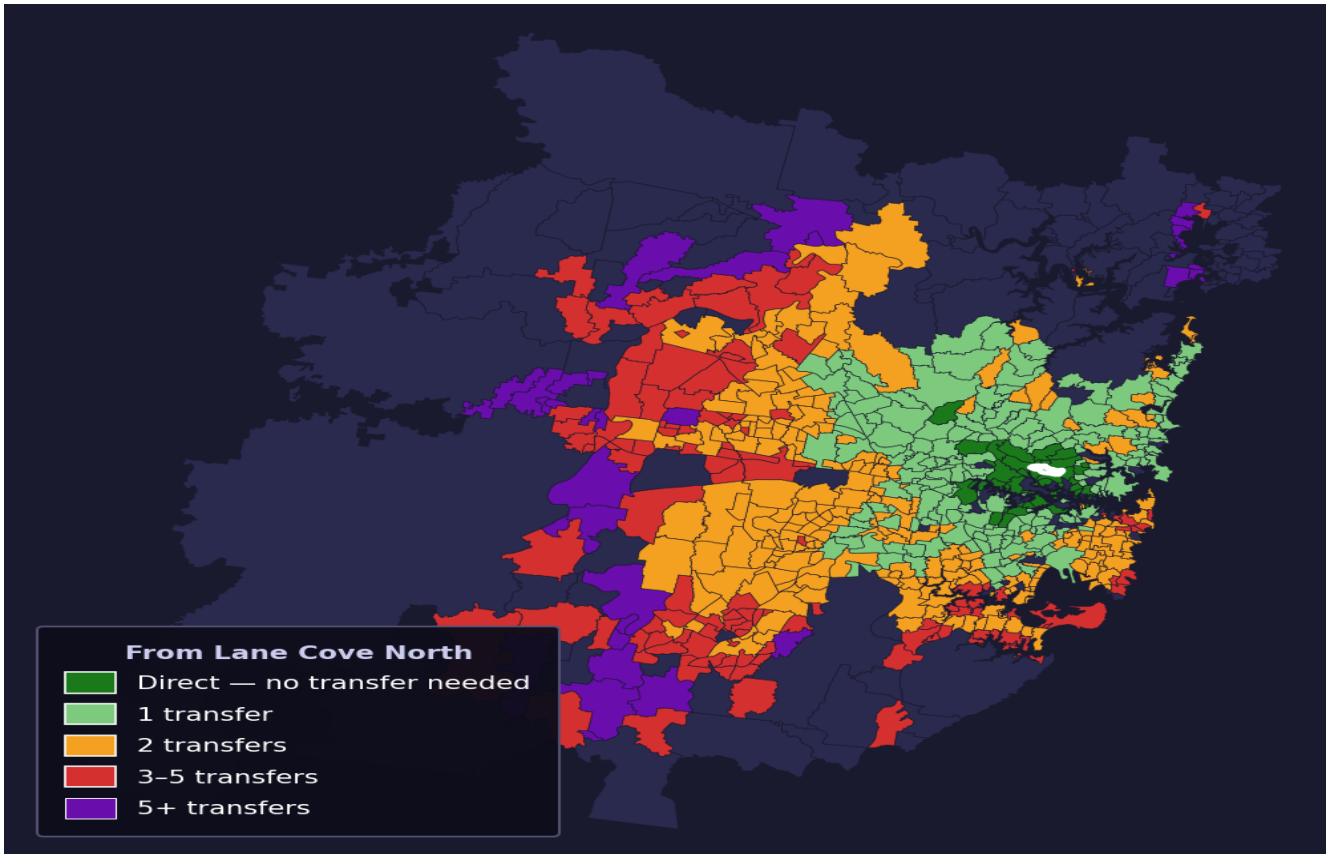

Lane Cove North

Rank #112 of 781 suburbs

| | | | |
|---|---|---|--|
| Composite 74 _{/100} | Journey Quality 79 _{/100} | Cost Efficiency 75 _{/100} | Connectivity 67 _{/100} |
|---|---|---|--|

| | |
|-----------------------------|-------------------|
| Direct (0 transfers) | 43 of 781 |
| 1 transfer | 191 of 781 |
| 2 transfers | 255 of 781 |
| 3-5 transfers | 129 of 781 |
| 5+ transfers | 162 of 781 |

| Destination | Time | Single Trip | Weekly |
|----------------|---------|-------------|-------------------|
| Sydney CBD | 45 min | \$3.71 | \$37.06/wk |
| Parramatta | 85 min | \$5.92 | \$50.00/wk |
| Sydney Airport | 147 min | \$6.81 | |
| Macquarie Park | 37 min | \$3.38 | \$33.80/wk |
| Olympic Park | 58 min | \$4.32 | \$42.86/wk |