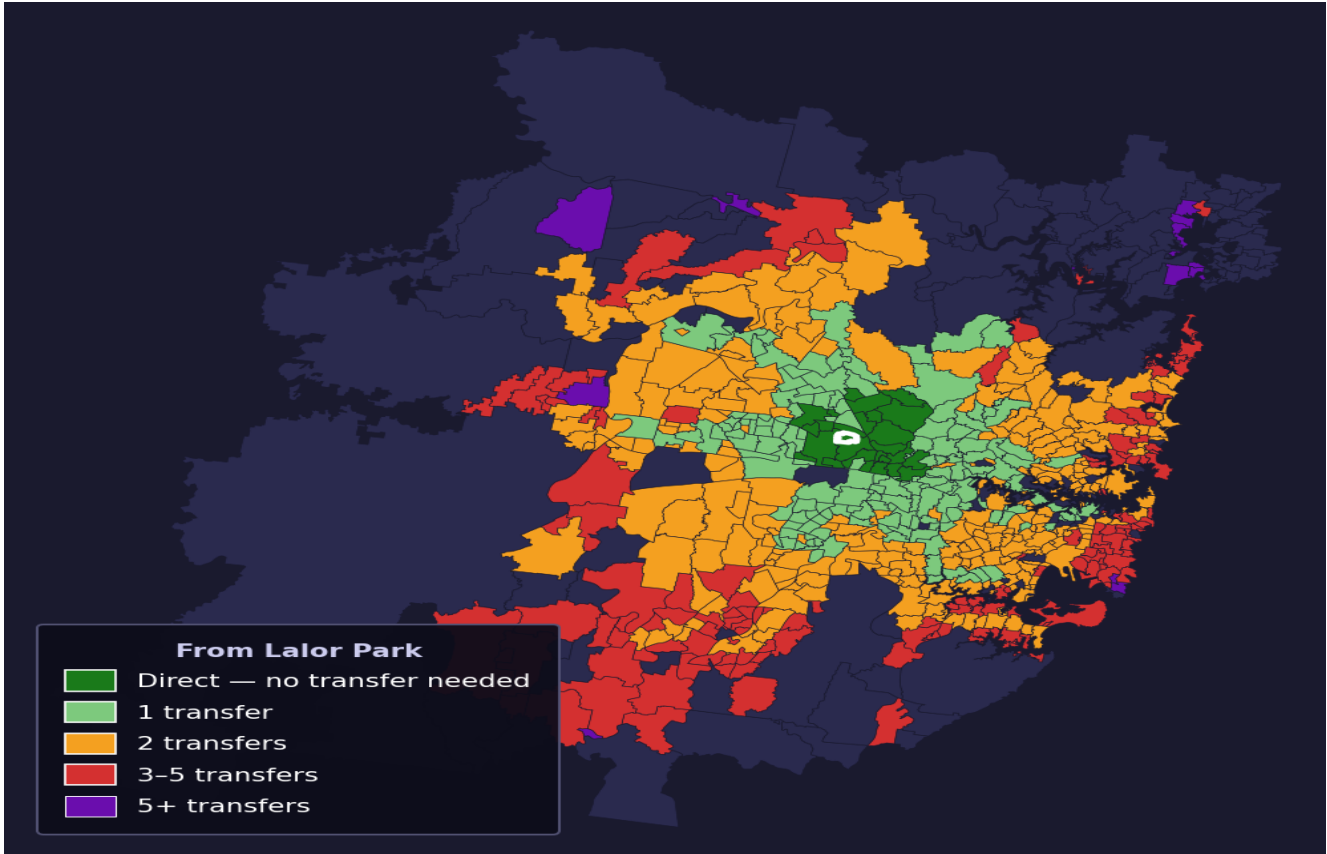

# Lalor Park

Rank #362 of 781 suburbs

<b>Composite</b> <b>64</b> /100	<b>Journey Quality</b> <b>48</b> /100	<b>Cost Efficiency</b> <b>90</b> /100	<b>Connectivity</b> <b>66</b> /100
------------------------------------	--	--	---------------------------------------

<b>Direct (0 transfers)</b>	<b>26 of 781</b>
<b>1 transfer</b>	<b>167 of 781</b>
<b>2 transfers</b>	<b>291 of 781</b>
<b>3-5 transfers</b>	<b>157 of 781</b>
<b>5+ transfers</b>	<b>139 of 781</b>

Destination	Time	Single Trip	Weekly
Sydney CBD	102 min	\$6.15	\$50.00/wk
Parramatta	54 min	\$4.03	\$40.30/wk
Sydney Airport	162 min	\$7.82	
Macquarie Park	55 min	\$4.34	\$43.40/wk
Olympic Park	118 min	\$6.62	\$50.00/wk