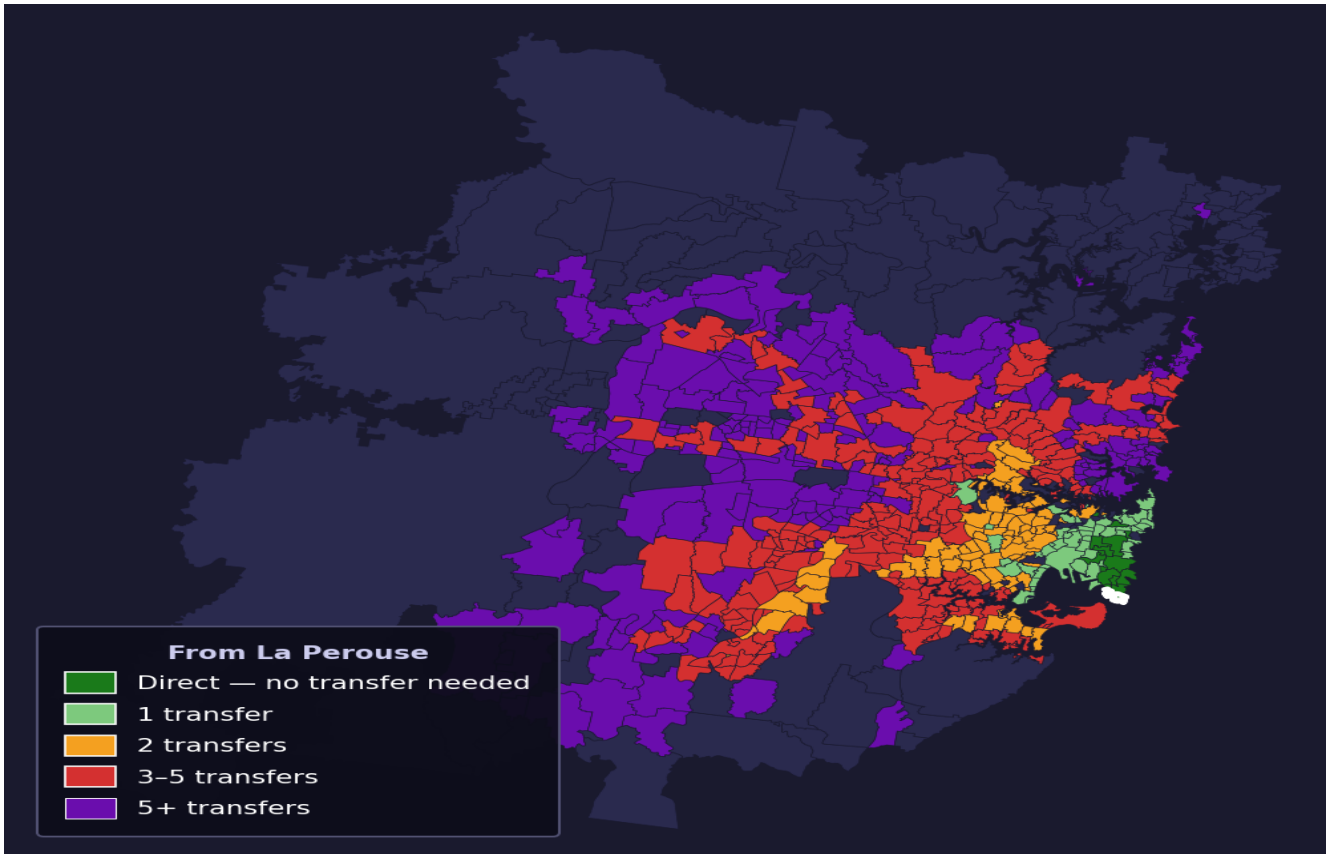

La Perouse

Rank #444 of 781 suburbs

Composite 59 _{/100}	Journey Quality 59 _{/100}	Cost Efficiency 85 _{/100}	Connectivity 38 _{/100}
---	---	---	--

Direct (0 transfers)	15 of 781
1 transfer	57 of 781
2 transfers	92 of 781
3-5 transfers	243 of 781
5+ transfers	373 of 781

Destination	Time	Single Trip	Weekly
Sydney CBD	82 min	\$5.42	\$50.00/wk
Parramatta	166 min	\$9.48	\$50.00/wk
Sydney Airport	84 min	\$4.28	
Macquarie Park	115 min	\$6.95	\$50.00/wk
Olympic Park	185 min	\$13.76	\$50.00/wk