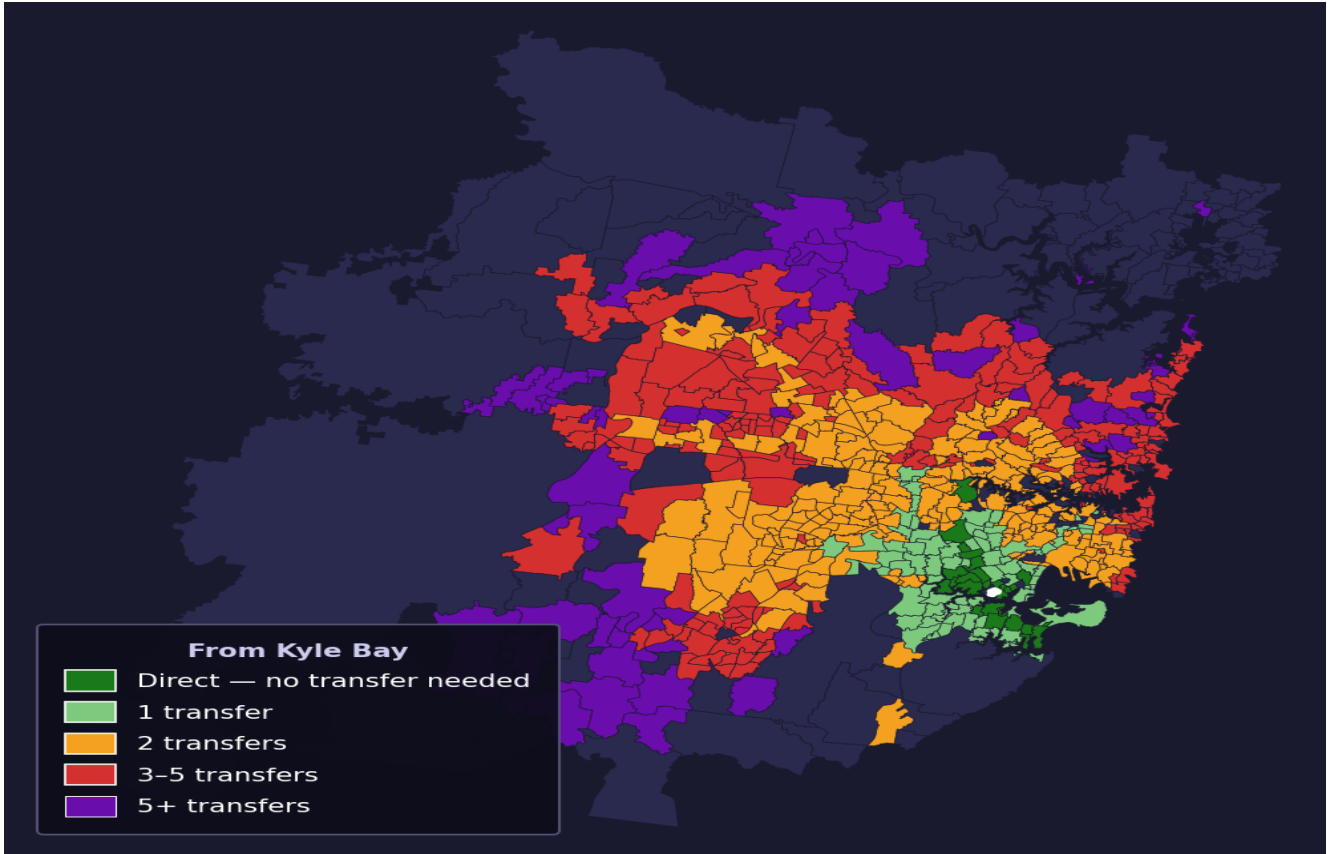

Kyle Bay

Rank #568 of 781 suburbs

Composite 54 _{/100}	Journey Quality 31 _{/100}	Cost Efficiency 95 _{/100}	Connectivity 55 _{/100}
-----------------------------------------------	-----------------------------------------------------	-----------------------------------------------------	--------------------------------------------------

Direct (0 transfers)	26 of 781
1 transfer	86 of 781
2 transfers	242 of 781
3-5 transfers	220 of 781
5+ transfers	206 of 781

Destination	Time	Single Trip	Weekly
Sydney CBD	134 min	\$7.45	\$50.00/wk
Parramatta	180 min	\$10.37	\$50.00/wk
Sydney Airport	103 min	\$5.42	
Macquarie Park	148 min	\$8.34	\$50.00/wk
Olympic Park	141 min	\$7.76	\$50.00/wk